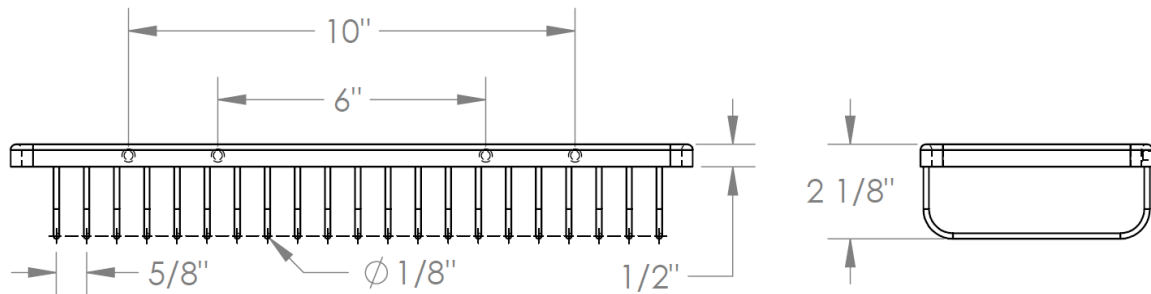

**WB-5318**

**15" Sponge and Soap Basket**

**WATERMARK DESIGNS 6/2/2016**