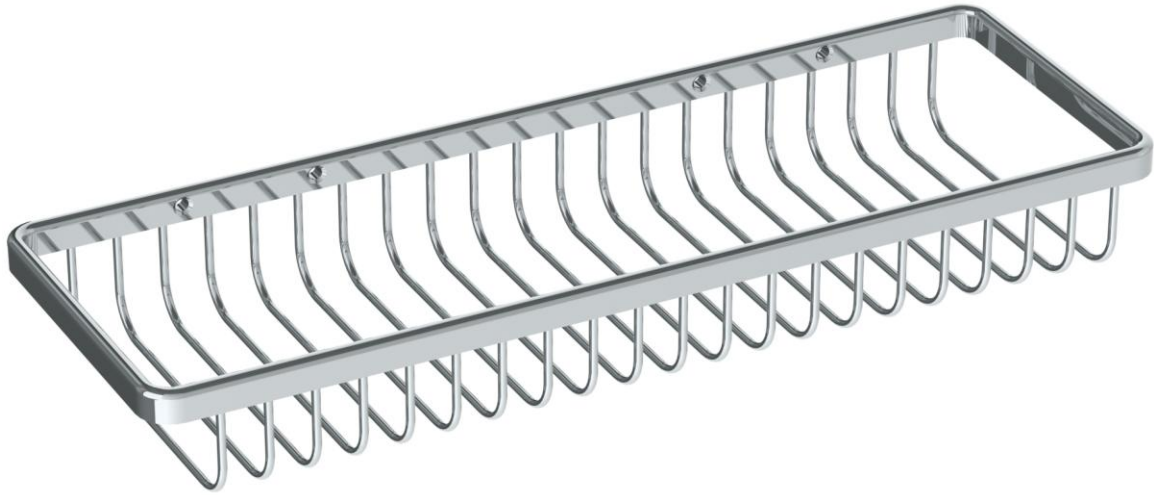

**WB-5318**

**15" Sponge and Soap Basket**

**WATERMARK DESIGNS 6/2/2016**