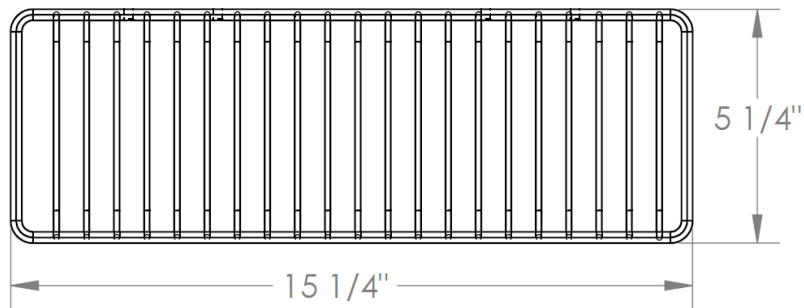

**WB-5318**

**15" Sponge and Soap Basket**

**WATERMARK DESIGNS 6/2/2016**