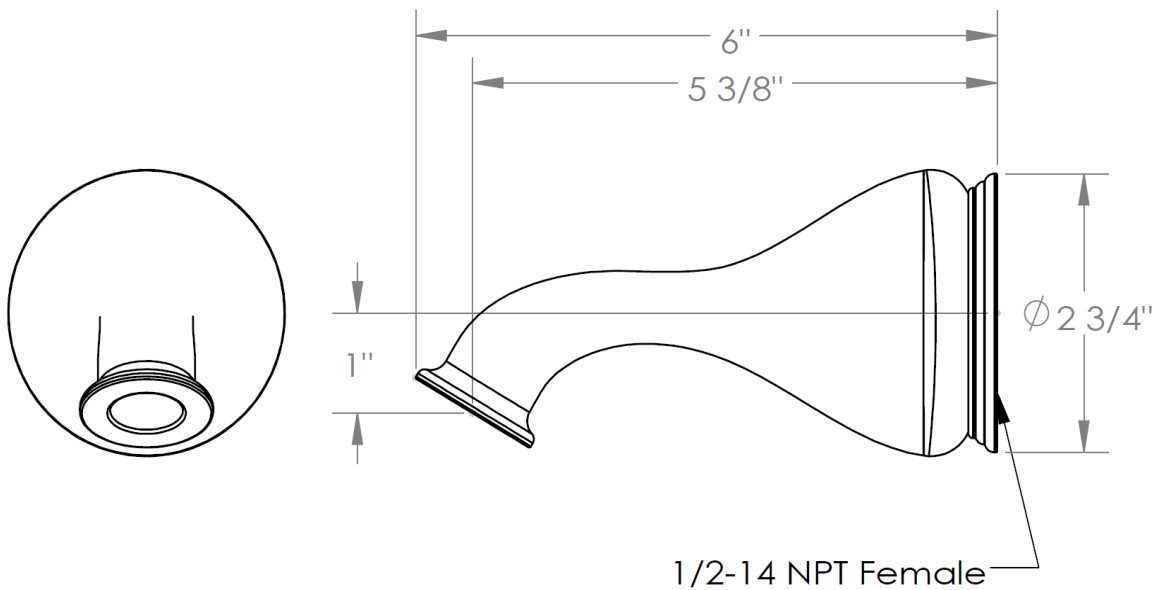

TBSPT-321

Wall Mount Tub Spout

WATERMARK DESIGNS 12/23/2014

350 Dewitt Ave Brooklyn NY 11207 USA T 718 257 2800 F 718 257 2144 info@watermark-designs.com