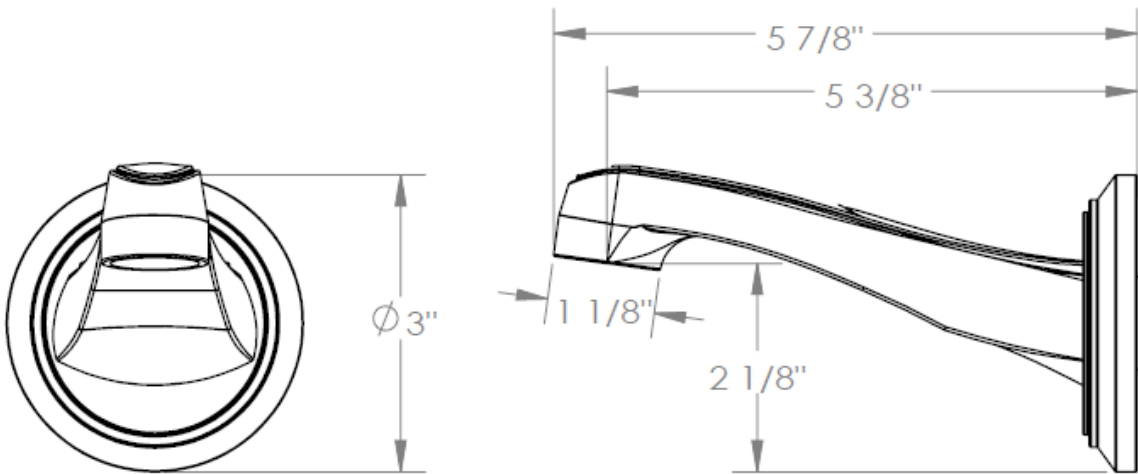

TBSPT-29

Wall Mount Tub Spout

WATERMARK DESIGNS 12/5/2014

350 Dewitt Ave Brooklyn NY 11207 USA T 718 257 2800 F 718 257 2144 info@watermark-designs.com