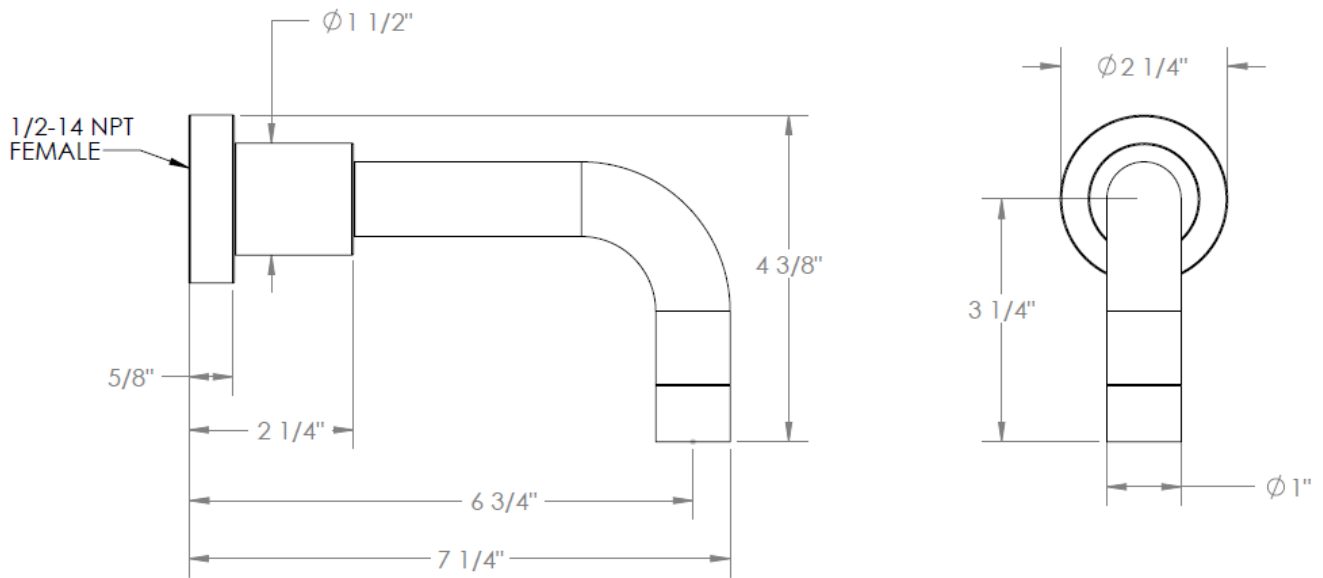

TBSPT-24

24 Series Tub Spout (1/2" Female Connection)

Meets the applicable requirements of ASME A112.18.1-2005/CSA B125.1-05, entitled "Plumbing Supply Fittings"