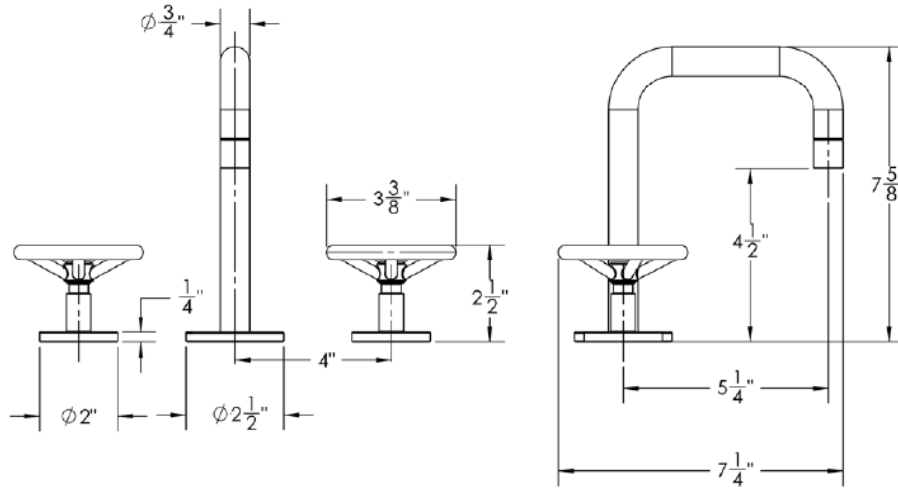

BROOKLYN BK SERIES

Showroom Exclusive

Widespread
BK-2.1

				
<p>Widespread BK-2</p>				
		<p>BK-2.2 (complete rough and trim)</p> <p>SS-THV2.2 (rough only)</p> <p>BK-2.2TO (trim only)</p>		
<p>Two handle wall lavatory BK-2.2</p> <p><i>Rough can be installed anywhere in relation to spout Drain must be ordered separately</i></p>				
		<p>BK-1.2 (complete rough and trim)</p> <p>SS-THV2.2 (rough only)</p> <p>BK-1.2TO (trim only)</p>		
<p>Single handle wall lavatory BK-1.2</p> <p><i>Rough can be installed anywhere in relation to spout Drain must be ordered separately</i></p>				

Roman tub set with diverter and hand shower
BK-8.1

Bidet
BK-4

Thermostatic trim kit
BK-THRMKT10

For more shower valves and trims see 2010 catalogue

BK-THRMKT10

SS-TH3000
(3/4" Thermostatic valve)

SS-EXT40
(extension kit)

			<p>BK-WTR</p> <p>SS-TS100 (3/4" vol. ctrl.) SS-TS200 (1/2" vol. ctrl.) SS-WD4 (2 way diverter) SS-WD5 (3 way diverter)</p>		
---	---	--	--	--	--

Volume control/ diverter trim
BK-WTR

				
---	--	--	--	--

Shower head arm and flange
SS-PRE70HAF

			
--	---	--	--

Tub spout
TBSPT-BK

Hand shower kit
HSS-KIT267-BK

Hand shower kit
HSS-KIT101C-BK

Body spray
SS-BS400

		<p>BK-0.1 (18" towel bar)</p> <p>BK-0.1A (24" towel bar)</p> <p>BK-0.1B (30" towel bar)</p>		
<p>Towel bar BK-0.1 – BK-0.1A – BK-0.1B</p>				
				
<p>Paper holder BK-0.4</p>				
				
<p>Robe hook BK-0.5</p>				