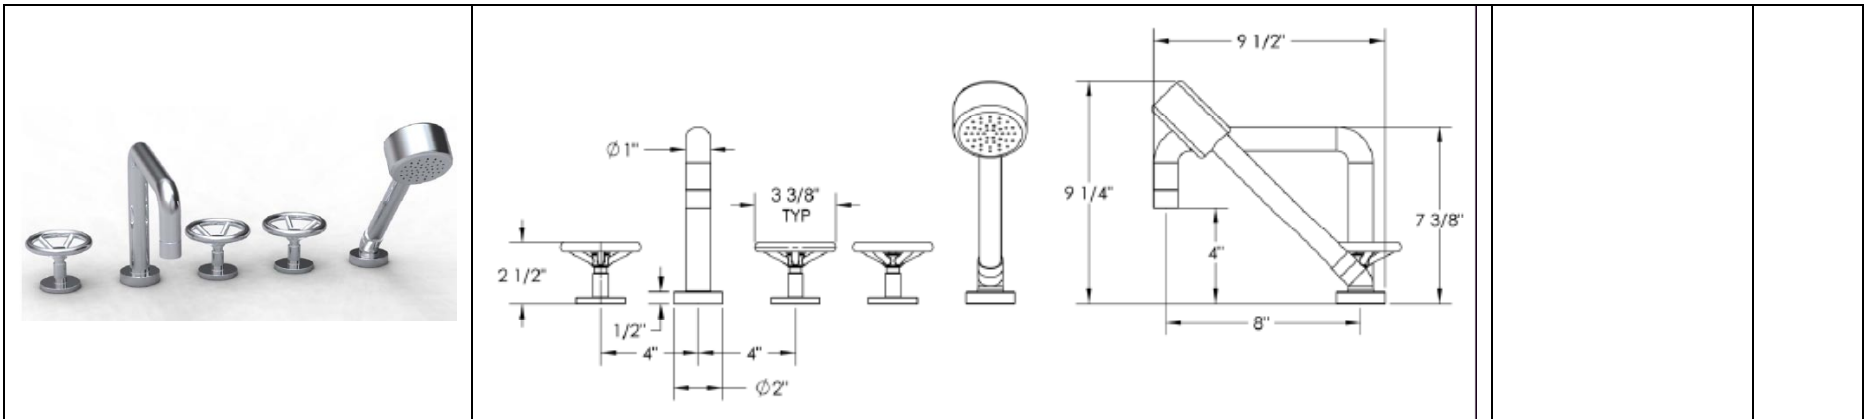

BROOKLYN BK SERIES

Showroom Exclusive

Widespread
BK-2.1

				
<p>Widespread BK-2</p>				
		<p>BK-2.2 (complete rough and trim)</p> <p>SS-THV2.2 (rough only)</p> <p>BK-2.2TO (trim only)</p>		
<p>Two handle wall lavatory BK-2.2</p> <p><i>Rough can be installed anywhere in relation to spout Drain must be ordered separately</i></p>				
		<p>BK-1.2 (complete rough and trim)</p> <p>SS-THV2.2 (rough only)</p> <p>BK-1.2TO (trim only)</p>		
<p>Single handle wall lavatory BK-1.2</p> <p><i>Rough can be installed anywhere in relation to spout Drain must be ordered separately</i></p>				

Roman tub set with diverter and hand shower
BK-8.1

Bidet
BK-4

Thermostatic trim kit
BK-THRMKT10

For more shower valves and trims see 2010 catalogue

BK-THRMKT10

SS-TH3000
(3/4" Thermostatic valve)

SS-EXT40
(extension kit)