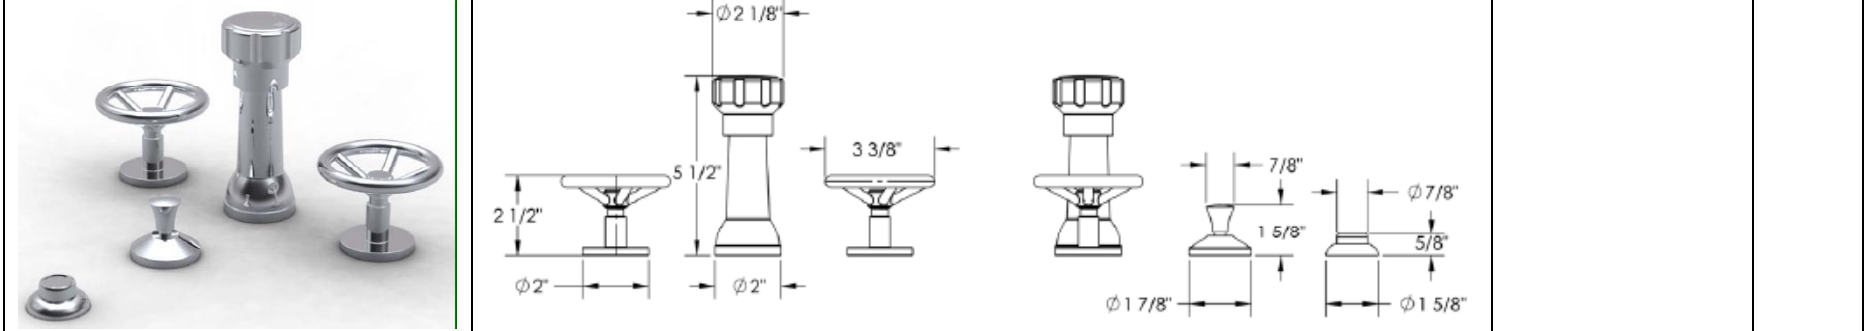

BROOKLYN BK SERIES

Showroom Exclusive

Widespread
BK-2.1

				
<p>Widespread BK-2</p>				
		<p>BK-2.2 (complete rough and trim)</p> <p>SS-THV2.2 (rough only)</p> <p>BK-2.2TO (trim only)</p>		
<p>Two handle wall lavatory BK-2.2</p> <p><i>Rough can be installed anywhere in relation to spout Drain must be ordered separately</i></p>				
		<p>BK-1.2 (complete rough and trim)</p> <p>SS-THV2.2 (rough only)</p> <p>BK-1.2TO (trim only)</p>		
<p>Single handle wall lavatory BK-1.2</p> <p><i>Rough can be installed anywhere in relation to spout Drain must be ordered separately</i></p>				

Roman tub set with diverter and hand shower
BK-8.1

Bidet
BK-4

Thermostatic trim kit
BK-THRMKT10

For more shower valves and trims see 2010 catalogue

BK-THRMKT10

SS-TH3000
(3/4" Thermostatic valve)

SS-EXT40
(extension kit)