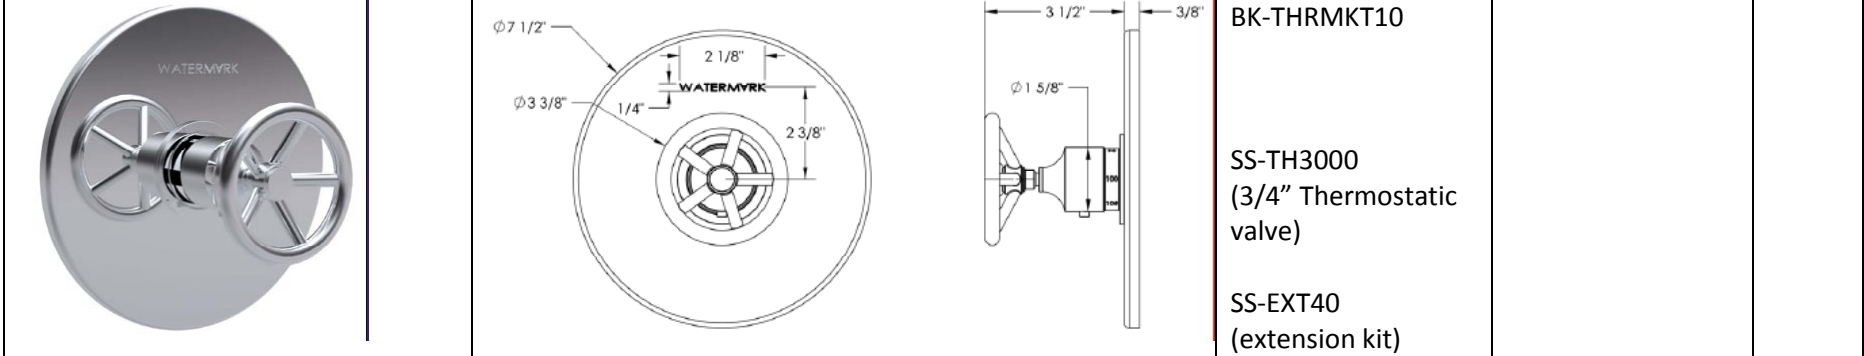

BROOKLYN BK SERIES

Showroom Exclusive

Widespread
BK-2.1

				
<p>Widespread BK-2</p>				
		<p>BK-2.2 (complete rough and trim)</p> <p>SS-THV2.2 (rough only)</p> <p>BK-2.2TO (trim only)</p>		
<p>Two handle wall lavatory BK-2.2</p> <p><i>Rough can be installed anywhere in relation to spout Drain must be ordered separately</i></p>				
		<p>BK-1.2 (complete rough and trim)</p> <p>SS-THV2.2 (rough only)</p> <p>BK-1.2TO (trim only)</p>		
<p>Single handle wall lavatory BK-1.2</p> <p><i>Rough can be installed anywhere in relation to spout Drain must be ordered separately</i></p>				

Roman tub set with diverter and hand shower
BK-8.1

Bidet
BK-4

Thermostatic trim kit
BK-THRMKT10

For more shower valves and trims see 2010 catalogue

BK-THRMKT10

SS-TH3000
(3/4" Thermostatic valve)

SS-EXT40
(extension kit)