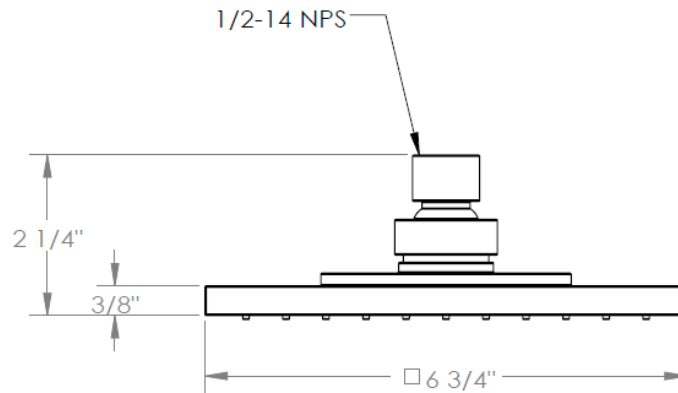

SH-SQ050
Square shower Head

Meets the applicable requirements of ASME A112.18.1-2005/CSA B125.1-05, entitled "Plumbing Supply Fittings"

WATERMARK DESIGNS 10/24/2014

350 Dewitt Ave Brooklyn NY 11207 USA T 718 257 2800 F 718 257 2144 info@watermark-designs.com