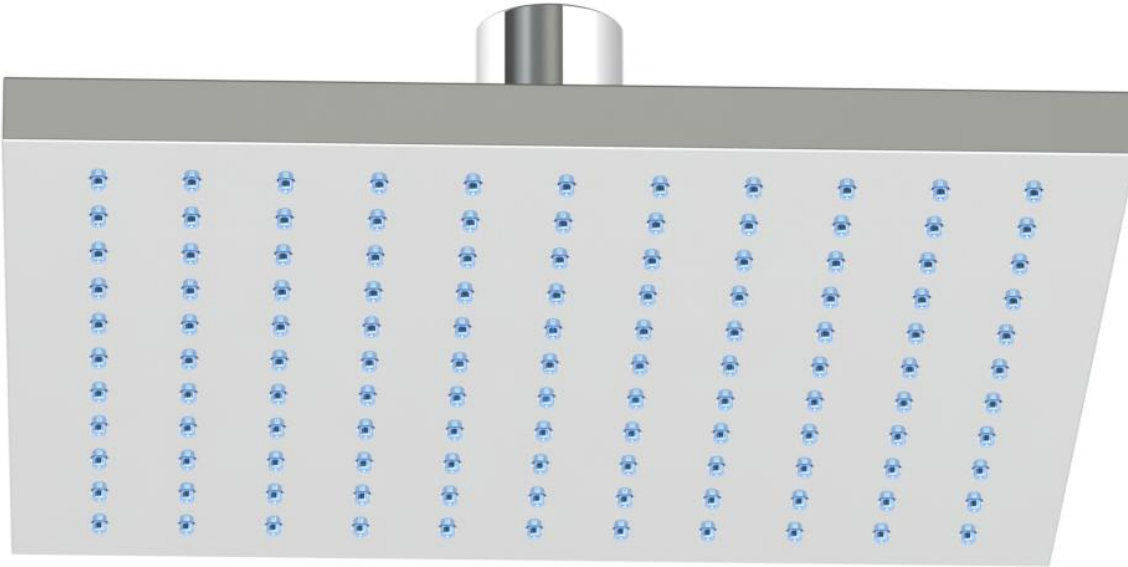

SH-SQ050
Square shower Head

Meets the applicable requirements of ASME A112.18.1-2005/CSA B125.1-05, entitled "Plumbing Supply Fittings"

WATERMARK DESIGNS 10/24/2014

350 Dewitt Ave Brooklyn NY 11207 USA T 718 257 2800 F 718 257 2144 info@watermark-designs.com