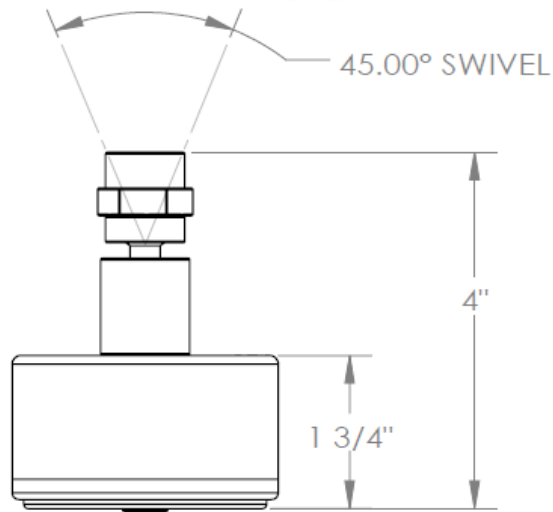

**SH-LFT50**  
Loft Shower Head

Meets the applicable requirements of ASME A112.18.1-2005/CSA B125.1-05, entitled "Plumbing Supply Fittings"

**WATERMARK** DESIGNS 10/27/2014

350 Dewitt Ave Brooklyn NY 11207 USA T 718 257 2800 F 718 257 2144 info@watermark-designs.com