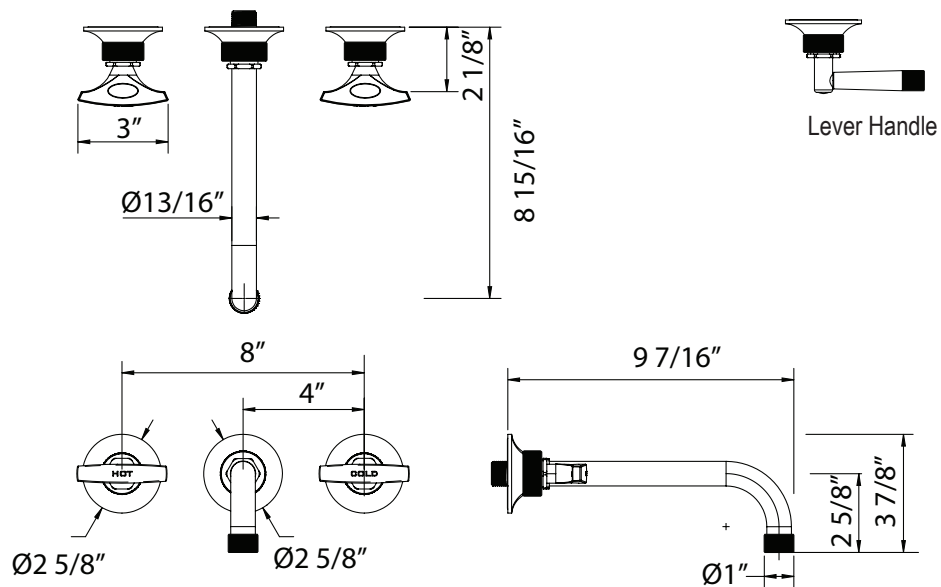

GRACELINE WALL MOUNT WIDESPREAD LAVATORY FAUCET

Michael Berman Graceline™

MB2030LM (Lever Handles)

MB2030DM (Metal Dial Handles)

FEATURES

- 1/2" female NPT wall valves
- 1/2" male NPT spout connection
- 8 15/16" spout reach
- 3 x 1 3/8" cutouts
- 1/4-turn ceramic valves
- 1.2 GPM aerator

INSTALLATION INSTRUCTIONS

NOTE(S):

1. APPLY NSF COMPLIANT GREASE TO ANY O-RING, SEALING JOINTS, AND/OR PIVOTAL POINTS. G

2. APPLY NSF COMPLIANT LOCTITE TO THREADED AREA. L

PART NUMBER	DESCRIPTION	QTY.
11428	AERATOR CACHE TINY JUNIOR 1.2GPM 43.2260.450 PINK	1
3-028/00	ASSY, SPOUT WALL LAV MB GRACELINE	1
30188/00	BASE, WALL MOUNT LAV/RT	1
2-123/00	ASSY, SPOUT WALL LAV	1
90117	O-RING, 7/8"ID X 33/32"THK., AS-568-117	2
30173/00	ESCUTCHEON BASE, MB GRACELINE	1
90139	O-RING, 2-3/16"ID X 3/32"THK., AS-568-139	1
3-346/00	ASSY, HANDLE LEVER MB GRACELINE	2
30182/00	HANDLE, LEVER MB-PD2	1
30181/00	HUB, HANDLE LEVER MB GRACELINE	1
30177/00	HEX HANDLE BOTTOM, MB PD2	1
92053	WASHER, .70"ID X .88"OD X .063"THK	1
92013	SCREW, SOCKET HD CAP 8-32 THREAD, 3/8" LENGTH	1
30179	STEM 20PT MB GRACELINE	1
30178/00	HUB FOR HANDLES, MB GRACELINE	1
90015	O-RING, 9/16"ID X 11/16"OD X 1/16"THK, AS-568-015	1
30180/00	ESCUTCHEON BASE, MB GRACELINE	1
90139	O-RING, 2-3/16"ID X 3/32"THK., AS-568-139	1