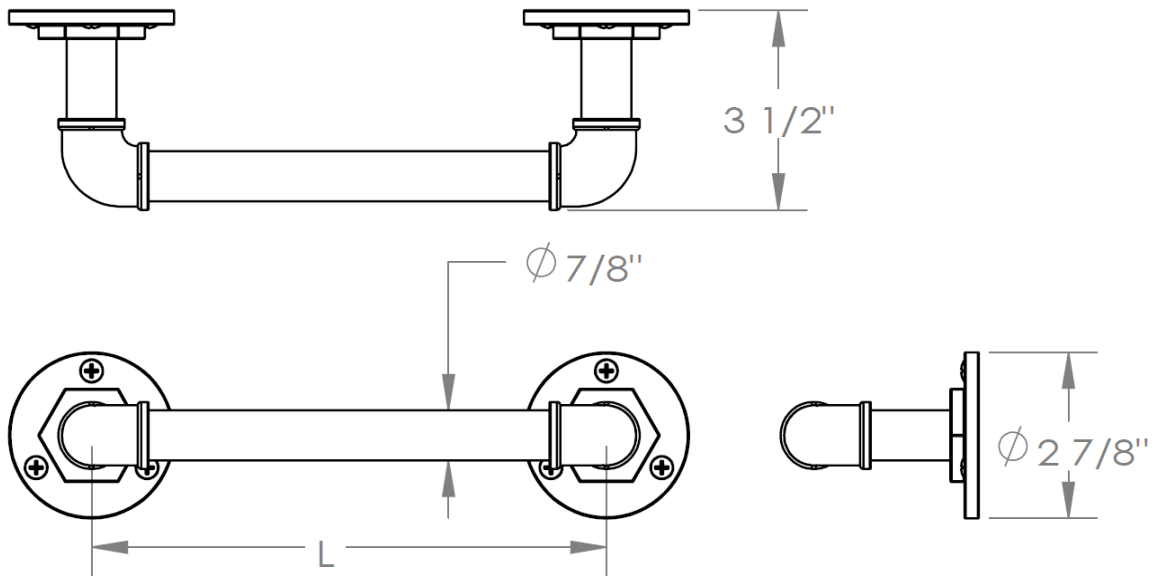

**38-0.1**  
Towel Bar

Model No.	Dimension of L
38-0.1	18"
38-0.1A	24"
38-0.1B	30"

**WATERMARK** DESIGNS 1/12/2015