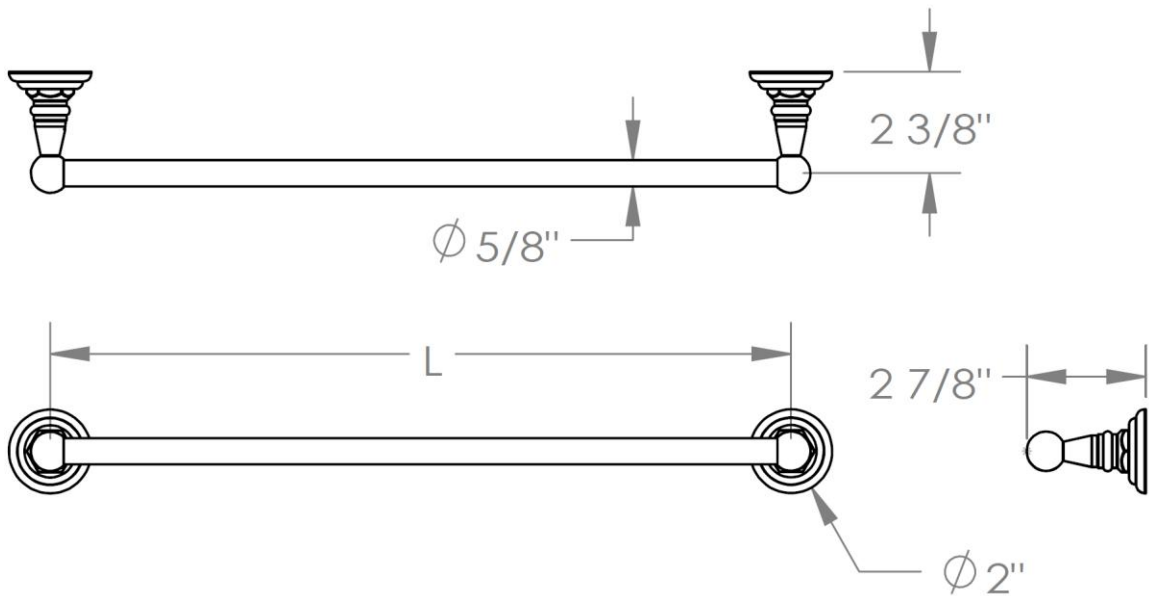

**322-0.1**  
Towel Bar

Model No.	Dimension of L
322-0.1	18"
322-0.1A	24"
322-0.1B	30"

**WATERMARK DESIGNS 1/21/2015**