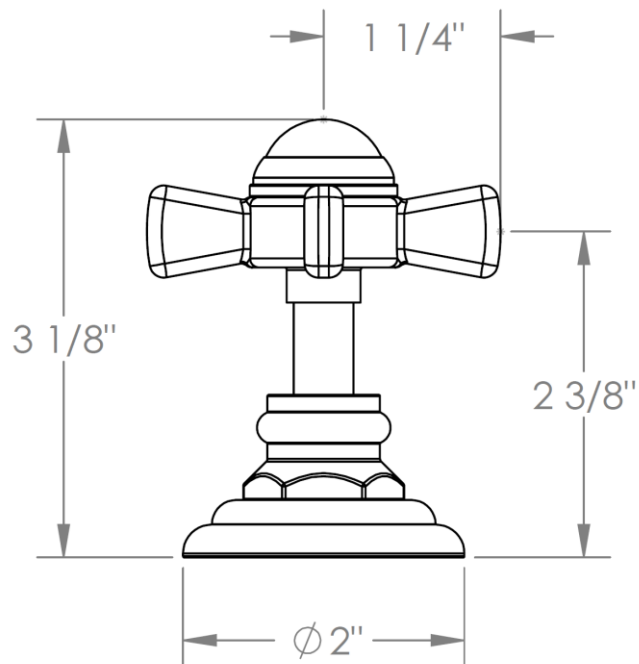

**321-WTR-S1**  
Wall Trim

**WATERMARK** DESIGNS 12/23/2014