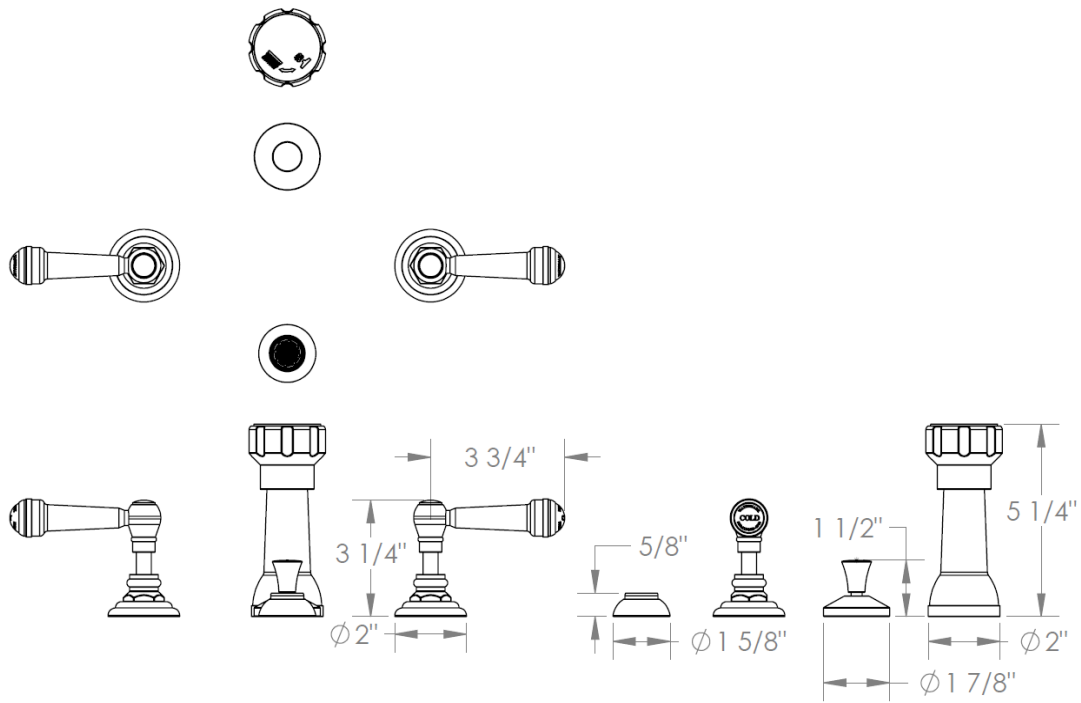

321-4-CRY4
4 Hole Bidet

Meets the applicable requirements of ASME A112.18.1-2005/CSA B125.1-05, entitled "Plumbing Supply Fittings"

WATERMARK DESIGNS 10/14/2015

350 Dewitt Ave Brooklyn NY 11207 USA T 718 257 2800 F 718 257 2144 info@watermark-designs.com