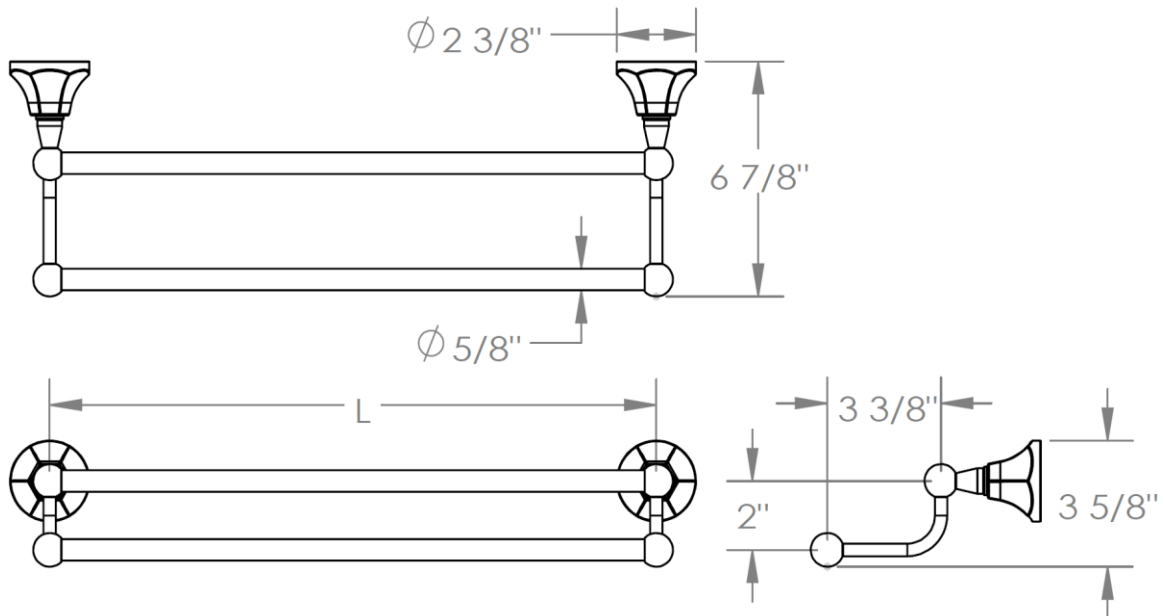

312-0.2
Towel Bar

Model No.	Dimension of L
312-0.2	18"
312-0.2A	24"
312-0.2B	30"

WATERMARK DESIGNS 1/20/2015