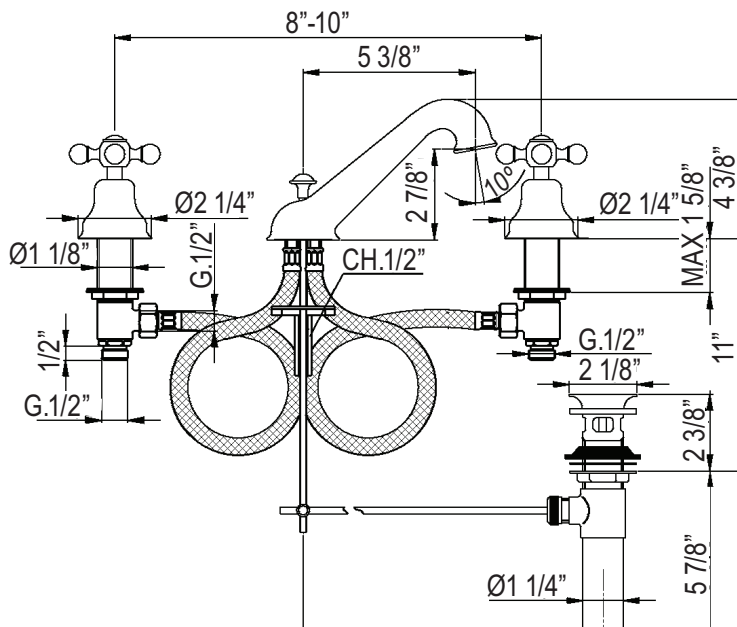

3-HOLE WIDESPREAD FAUCET

ROHL Country Bath Arcana

- **AC102L-2** (Ornate Metal Lever)
- **AC102LM-2** (Classic Metal Lever)
- **AC102X-2** (Cross Handle)
- **AC102OP-2** (Ornate Porcelain Lever)

FEATURES

- 3 x 1 3/8" cutouts
- 1/4-turn ceramic disc valves
- Fixed spout
- Pop-up drain, 1 1/4" pipe
- Spout, valve housing, and pop-up made from solid brass
- Spout base diameter 2 1/4"
- 1.2 GPM

FINISHES

- Polished Chrome
- Polished Nickel
- Satin Nickel
- Tuscan Brass
- Inca Brass

WARRANTY

- Limited Lifetime*
- No Warranty on Tuscan Brass Finish (TCB)

AC102X