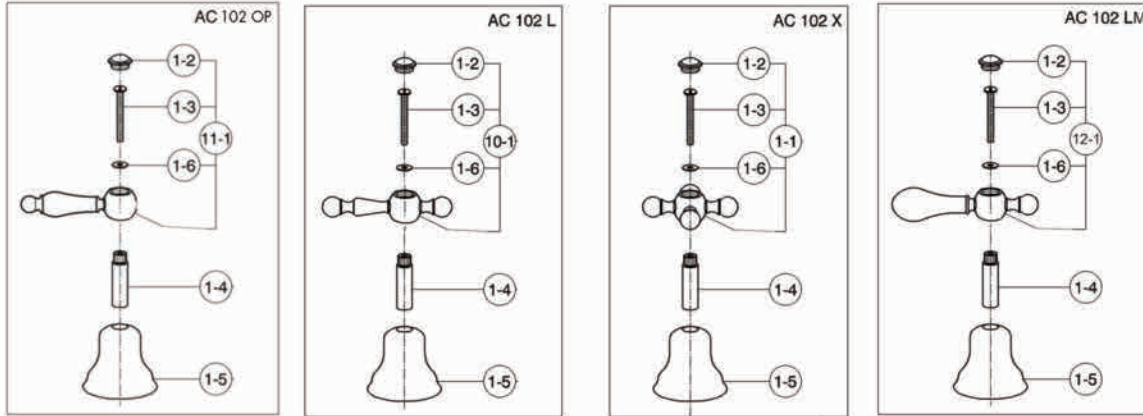

### AC102X

**AC102L**

**AC102LP**

**AC102LM**

## AC102-2 Spare Parts

POS.	DESCRIPTION	CODE	POS.	DESCRIPTION	CODE
1-1	Cross handle "Cold" mark with screw and cap - 3 hole lavatory	ZZ 92112 0	4-2	Mousseur cartridge M.22X1 cascade 7,6 l/min	ZZ 93393 0
1-1	Cross handle "Hot" mark with screw and cap - 3 hole lavatory	ZZ 92111 0	5	Rod Ø6	ZZ 92760 0
1-2	Cap for handle "AR" "Cold"	ZZ 93861 0	5-1	Knob for pop-up waste 1" American Standard	ZZ 92624 0
1-2	Cap for handle "AR" "Hot"	ZZ 93862 0	5-2	Connection for pop-up rod Ø6,2	ZZ 92622 0
1-3	Screw M.4X40	ZZ 92679 0	6	American Standard pop-up waste	ZA 00755 0
1-4	Extension for headvalve "AA" - long	ZZ 92672 0	7	Installation set single hole	ZZ 92851 0
1-5	Escutcheon "AR"	ZZ 92598 0	8	Gasket rubber 18,5x11x2	ZZ 92851 0
1-6	Ring in brass 12x4,3x1	ZZ 92673 0	9	Flex M.11x1 - 1/2"	ZZ 93248 0
2	Installation set basin mixer	ZZ 92756 0	10-1	Ornate Metal lever handle "Cold" mark - 3 hole lavatory	ZZ 92117 0
3	Tail piece-basin mixer right	ZZ 93150 0	10-1	Ornate Metal lever handle "Hot" mark - 3 hole lavatory	ZZ 92118 0
3	Tail piece-basin mixer left (only AC 102 L - AC 102 LP)	ZZ 93151 0	11-1	Ornate Porcelain lever with "Cold" mark - 3 hole lavatory	ZZ 973670 2
3-1	Ceramic headvalve 1/2" right 90°	ZZ 92907 0	11-1	Ornate Porcelain lever with "Hot" mark - 3 hole lavatory	ZZ 973680 2
3-1	Ceramic headvalve 1/2" left 90° (only AC 102 L - AC 102 LP)	ZZ 92906 0	12-1	Classic Metal lever with "Cold" mark - 3 hole lavatory	ZZ 95033 0
4	Spout basin mixer "AR"	ZZ 94354 0	12-1	Classic Metal lever with "Hot" mark - 3 hole lavatory	ZZ 95034 0
4-1	Overflow with mousseur M.24x1 Cascade 7,6 l/min	ZZ 93079 0			