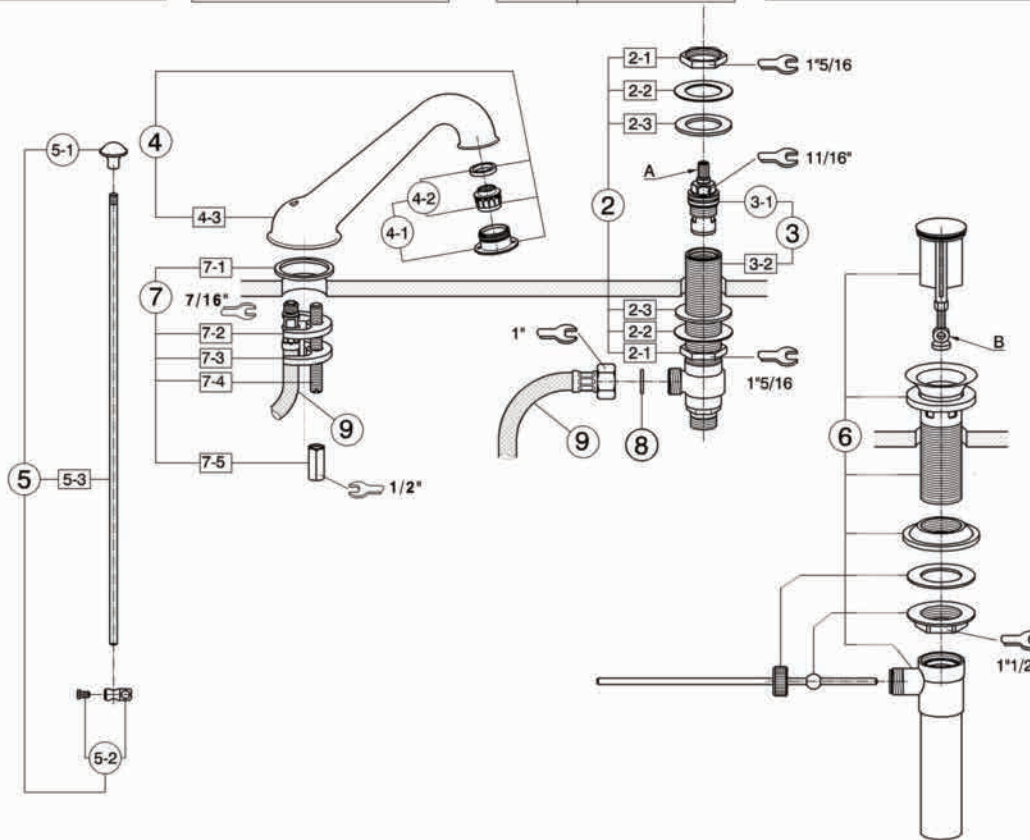

### FEATURES

- 3 x 1 3/8" cutouts
- 1/4-turn ceramic disc valves
- Fixed spout
- Pop-up drain, 1 1/4" pipe
- Spout, valve housing, and pop-up made from solid brass
- Spout base diameter 2 1/4"
- 1.2 GPM

### AC102X

**AC102L**

**AC102LP**

**AC102LM**

## AC102-2 Spare Parts

POS.	DESCRIPTION	CODE	POS.	DESCRIPTION	CODE
1-1	Cross handle "Cold" mark with screw and cap - 3 hole lavatory	ZZ 92112 0	4-2	Mousseur cartridge M.22X1 cascade 7,6 l/min	ZZ 93393 0
1-1	Cross handle "Hot" mark with screw and cap - 3 hole lavatory	ZZ 92111 0	5	Rod Ø6	ZZ 92760 0
1-2	Cap for handle "AR" "Cold"	ZZ 93861 0	5-1	Knob for pop-up waste 1" American Standard	ZZ 92624 0
1-2	Cap for handle "AR" "Hot"	ZZ 93862 0	5-2	Connection for pop-up rod Ø6,2	ZZ 92622 0
1-3	Screw M.4X40	ZZ 92679 0	6	American Standard pop-up waste	ZA 00755 0
1-4	Extension for headvalve "AA" - long	ZZ 92672 0	7	Installation set single hole	ZZ 92851 0
1-5	Escutcheon "AR"	ZZ 92598 0	8	Gasket rubber 18,5x11x2	ZZ 92851 0
1-6	Ring in brass 12x4,3x1	ZZ 92673 0	9	Flex M.11x1 - 1/2"	ZZ 93248 0
2	Installation set basin mixer	ZZ 92756 0	10-1	Ornate Metal lever handle "Cold" mark - 3 hole lavatory	ZZ 92117 0
3	Tail piece-basin mixer right	ZZ 93150 0	10-1	Ornate Metal lever handle "Hot" mark - 3 hole lavatory	ZZ 92118 0
3	Tail piece-basin mixer left (only AC 102 L - AC 102 LP)	ZZ 93151 0	11-1	Ornate Porcelain lever with "Cold" mark - 3 hole lavatory	ZZ 973670 2
3-1	Ceramic headvalve 1/2" right 90°	ZZ 92907 0	11-1	Ornate Porcelain lever with "Hot" mark - 3 hole lavatory	ZZ 973680 2
3-1	Ceramic headvalve 1/2" left 90° (only AC 102 L - AC 102 LP)	ZZ 92906 0	12-1	Classic Metal lever with "Cold" mark - 3 hole lavatory	ZZ 95033 0
4	Spout basin mixer "AR"	ZZ 94354 0	12-1	Classic Metal lever with "Hot" mark - 3 hole lavatory	ZZ 95034 0
4-1	Overflow with mousseur M.24x1 Cascade 7,6 l/min	ZZ 93079 0			