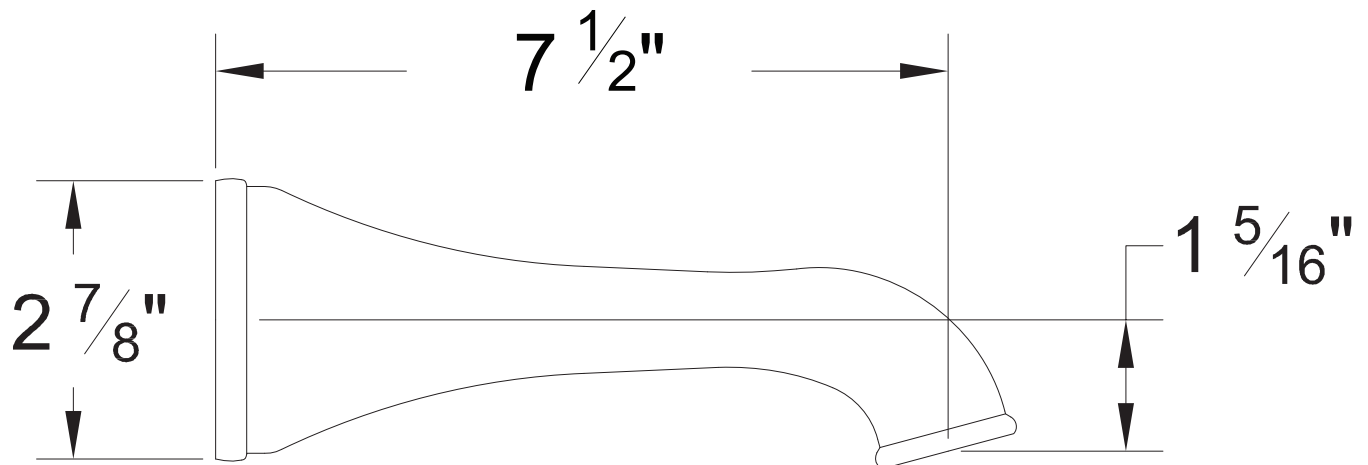

#### Tub spout

- 1/2" NPT female connection
- Spout center to wall distance 7-1/2"
- NOT RECOMMENDED TO BE USED IN ROMAN TUB APPLICATION

The measurements shown are for reference only. Products and specifications shown are subject to change without notice.