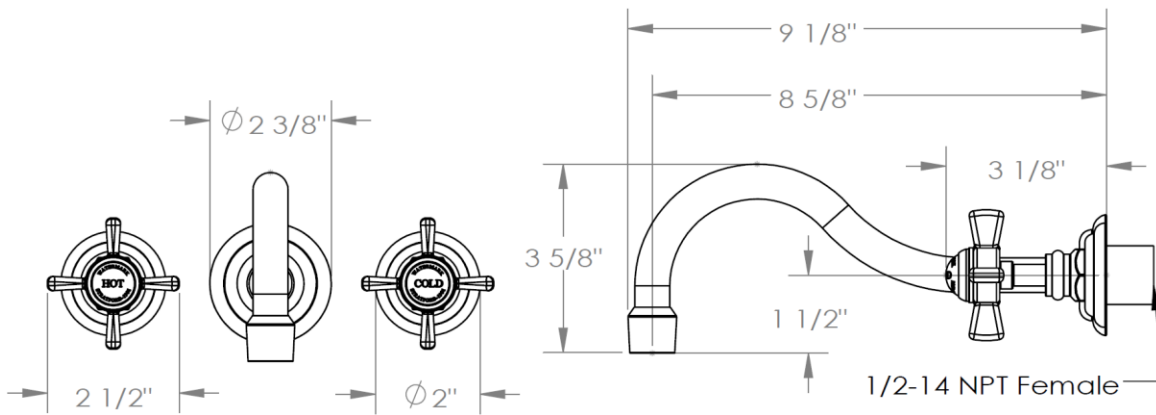

206-2.2-S1

Widespread - Wall Mounted

Meets the applicable requirements of ASME A112.18.1-2005/CSA B125.1-05, entitled "Plumbing Supply Fittings"

WATERMARK DESIGNS 12/18/2014

350 Dewitt Ave Brooklyn NY 11207 USA T 718 257 2800 F 718 257 2144 info@watermark-designs.com