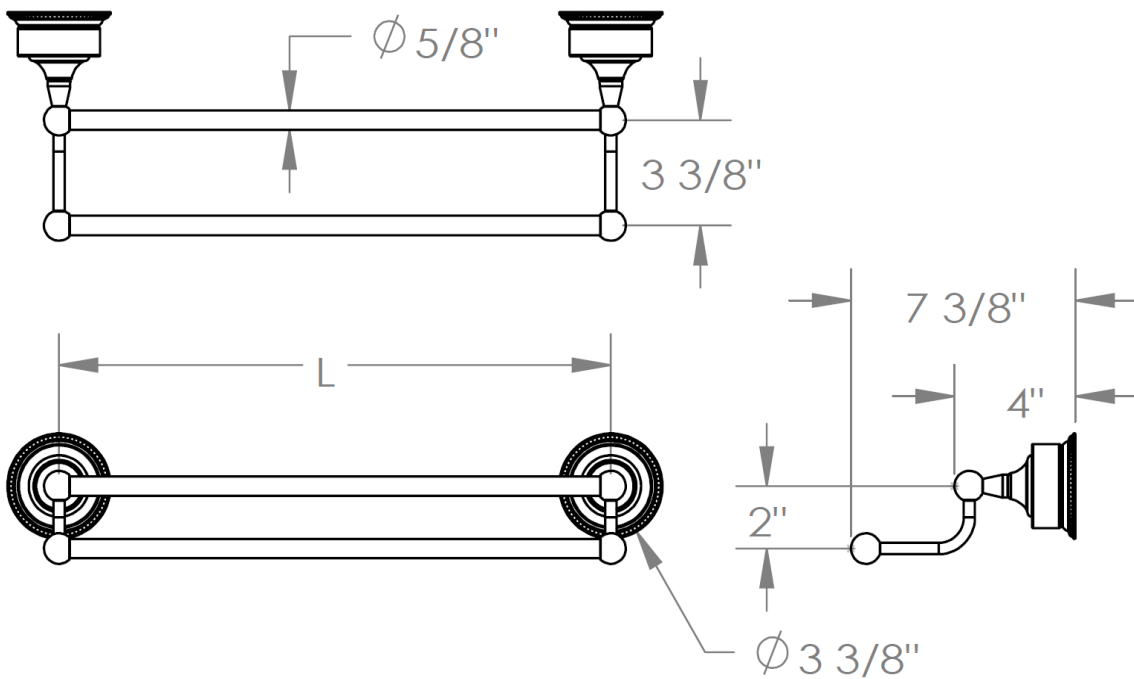

180-0.2-DD
Towel Bar

Model No.	Dimension of L
180-0.2	18"
180-0.2A	24"
180-0.2B	30"

WATERMARK DESIGNS 1/19/2015