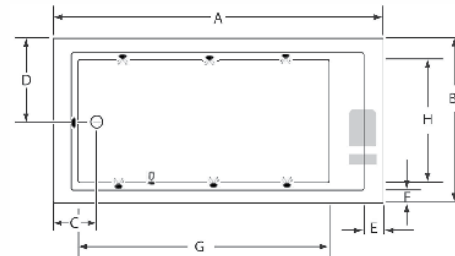

Must be set in mortar base.