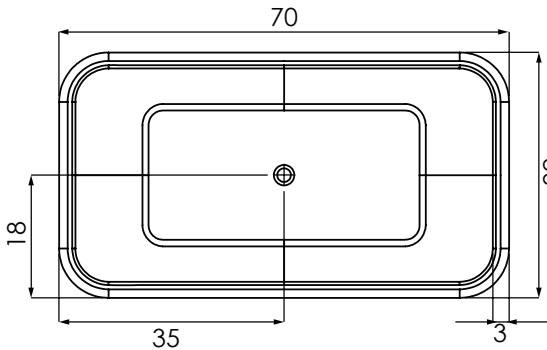

CODES AND COMPLIANCES

Massachusetts code File no: P1-0614-491