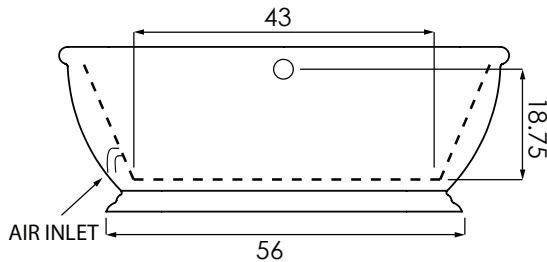

CODES AND COMPLIANCES

Massachusetts code File no: P1-0614-491