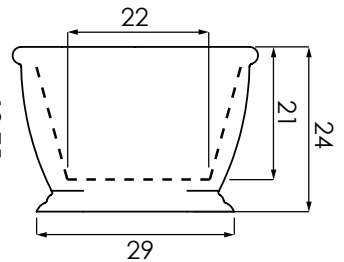

CODES AND COMPLIANCES

Massachusetts code File no: P1-0614-491