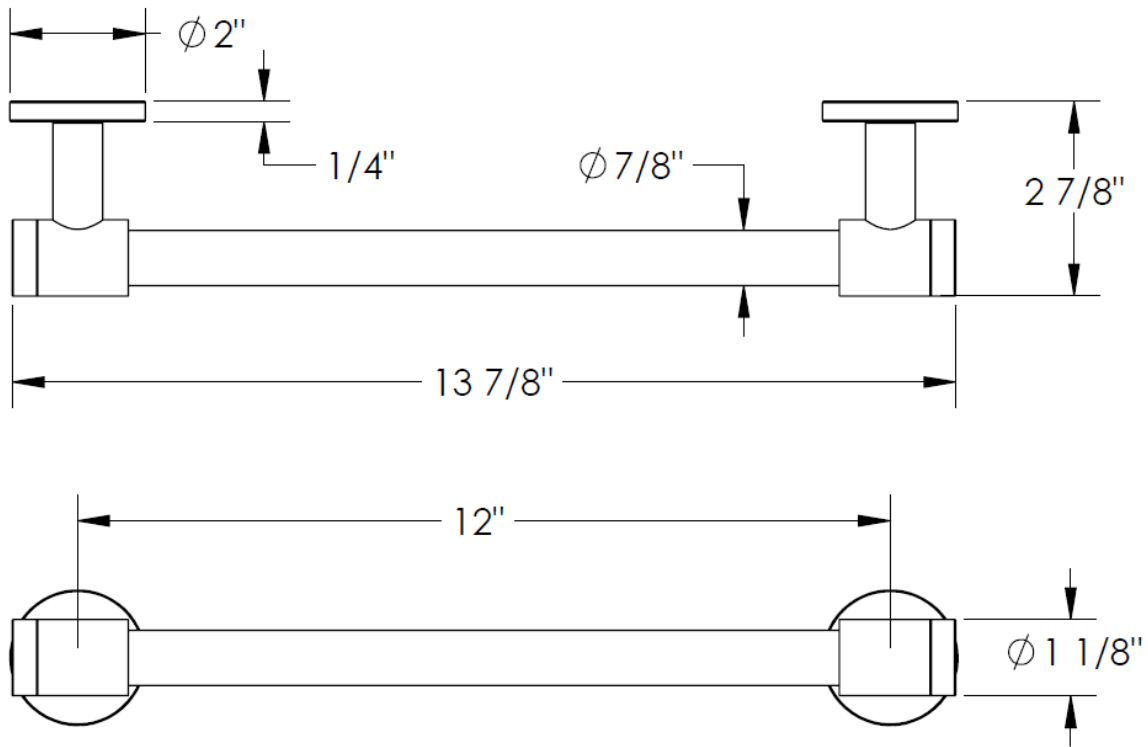

RH-0.1.7
12" Kitchen Towel Holder

Meets the applicable requirements of ASME A112.18.1-2005/CSA B125.1-05, entitled "Plumbing Supply Fittings"

WATERMARK DESIGNS 5/18/2016

350 Dewitt Ave Brooklyn NY 11207 USA T 718 257 2800 F 718 257 2144 info@watermark-designs.com