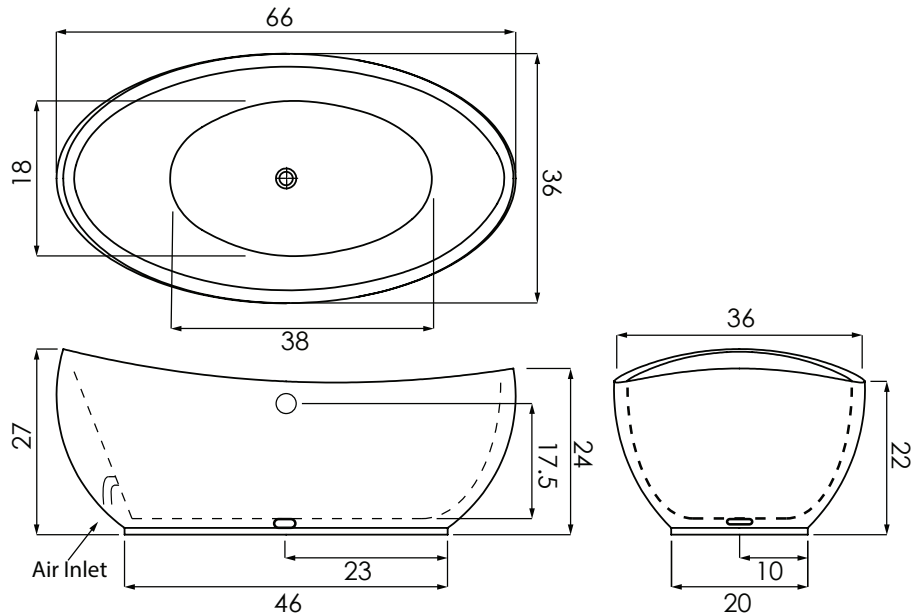

CODES AND COMPLIANCES

Massachusetts code File no: P1-0614-491