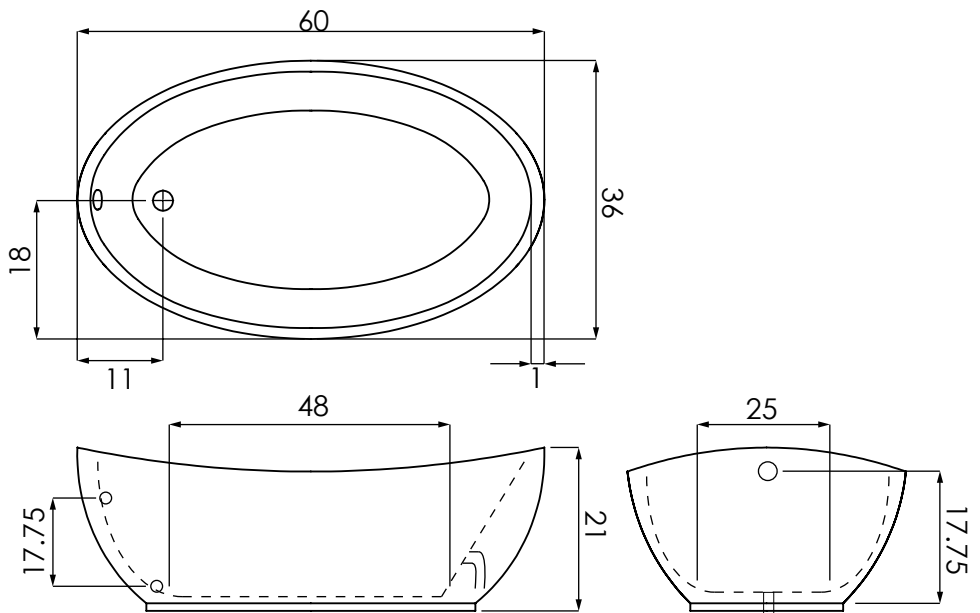

CODES AND COMPLIANCES

Massachusetts code File no: P1-0614-491