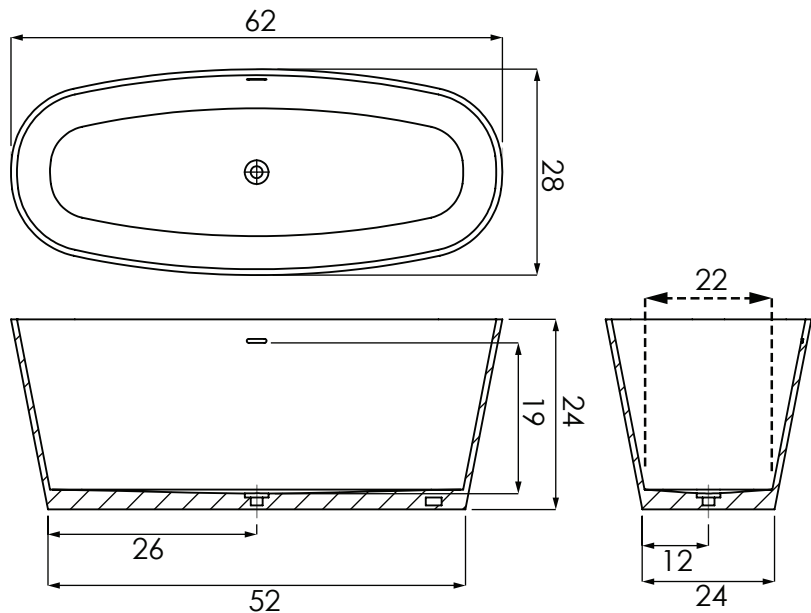

OPTIONS

- Air System
  - Blower and Control Panel must be remotely located
  - Electrical Requirements
    - 1 20 AMP dedicated GFI
- Tower
- Internal Overflow (Standard)