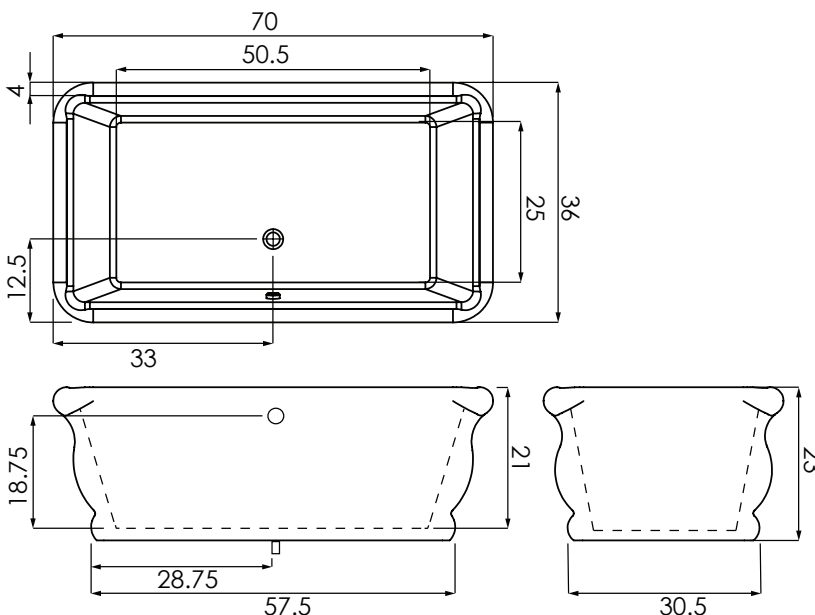

CODES AND COMPLIANCES

Massachusetts code File no: P1-0614-491

HYDRO SYSTEMS
Family Owned And Operated Since 1978

29132 Avenue Paine, Valencia, CA, 91355
661.775.0686 | hydrosystem.com

All specifications and options subject to change without notice please contact a hydro systems representative for more information.