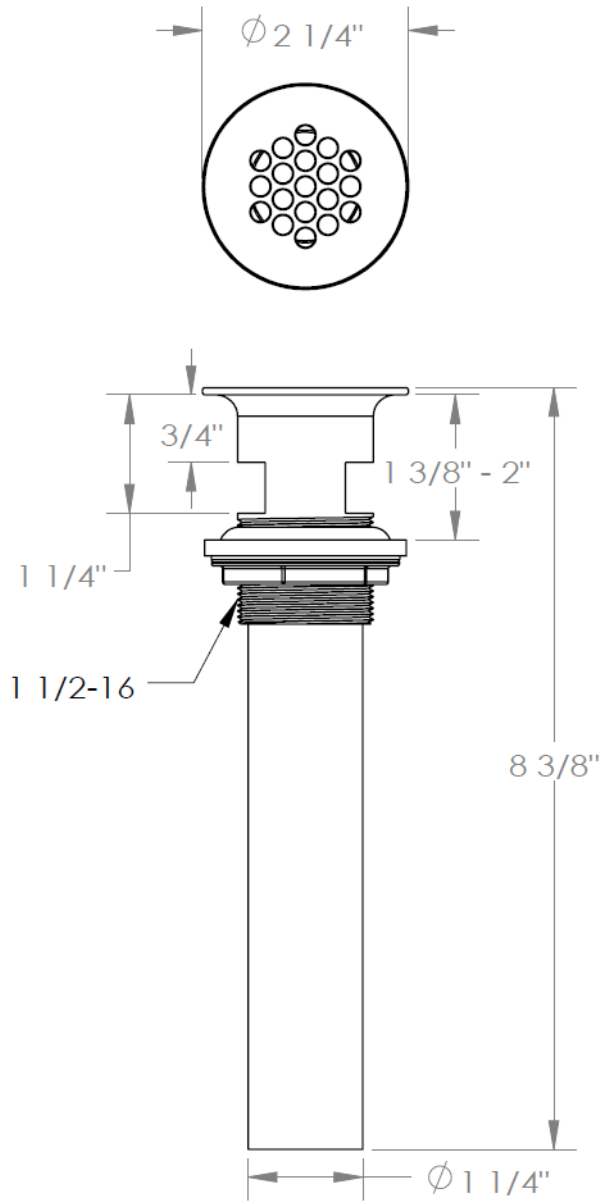

MPU3(PL)

Grid Lavatory Drain with Overflow
(PL - Entire Assembly Gets Plated)

WATERMARK DESIGNS 2/4/2015