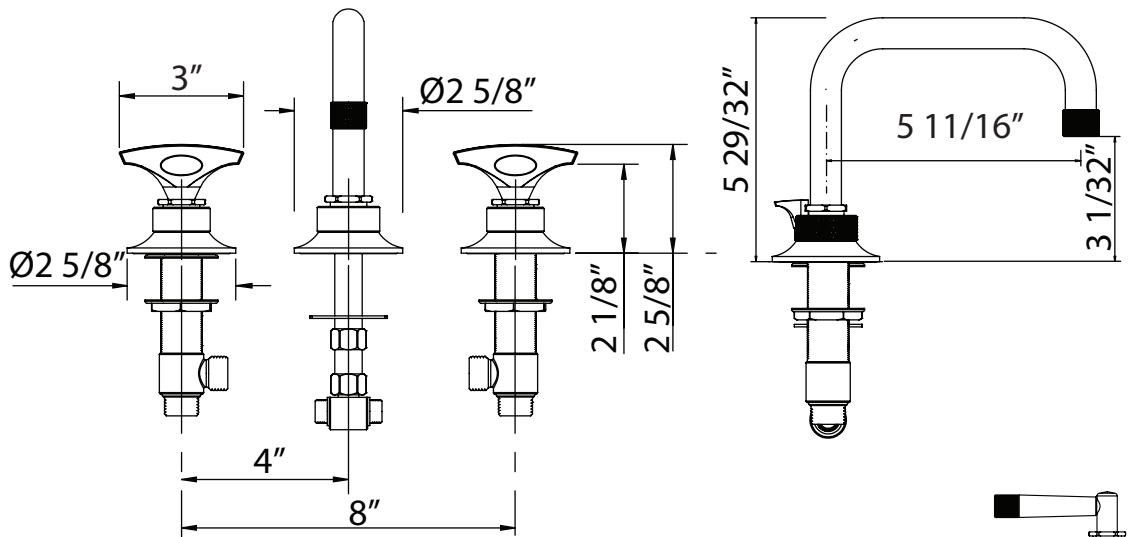

WARRANTY

- Limited Lifetime*
- 5 Years Warranty on Satin Gold Finish
- No Warranty on French Brass Finish