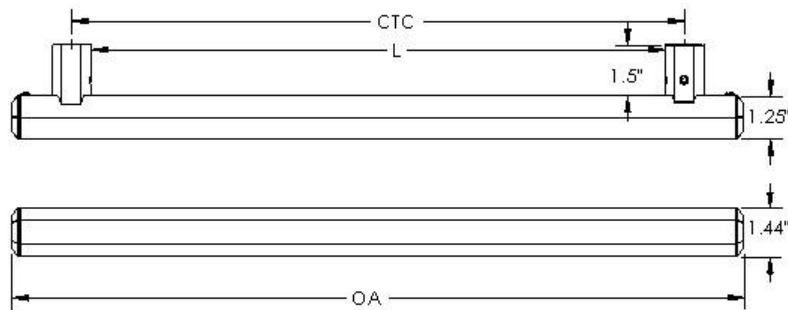

**GB51, GB52, GB53, GB54, GB55**  
Grab Bars

Model No.	Dimension of CTC	Dimension of OA	Dimension of L
GB51	12"	15 <sup>1</sup> / <sub>2</sub> "	10 <sup>7</sup> / <sub>8</sub> "
GB52	16"	19 <sup>1</sup> / <sub>2</sub> "	14 <sup>7</sup> / <sub>8</sub> "
GB53	18"	21 <sup>1</sup> / <sub>2</sub> "	16 <sup>7</sup> / <sub>8</sub> "
GB54	24"	27 <sup>1</sup> / <sub>2</sub> "	22 <sup>7</sup> / <sub>8</sub> "
GB55	32"	35 <sup>1</sup> / <sub>2</sub> "	30 <sup>7</sup> / <sub>8</sub> "

**GB56, GB57, GB58**  
Grab Bars

Model No.	Dimension of CTC	Dimension of OA	Dimension of L
GB56	36"	39 <sup>1</sup> / <sub>2</sub> "	16 <sup>7</sup> / <sub>8</sub> "
GB57	42"	45 <sup>1</sup> / <sub>2</sub> "	19 <sup>7</sup> / <sub>8</sub> "
GB58	48"	51 <sup>1</sup> / <sub>2</sub> "	22 <sup>7</sup> / <sub>8</sub> "