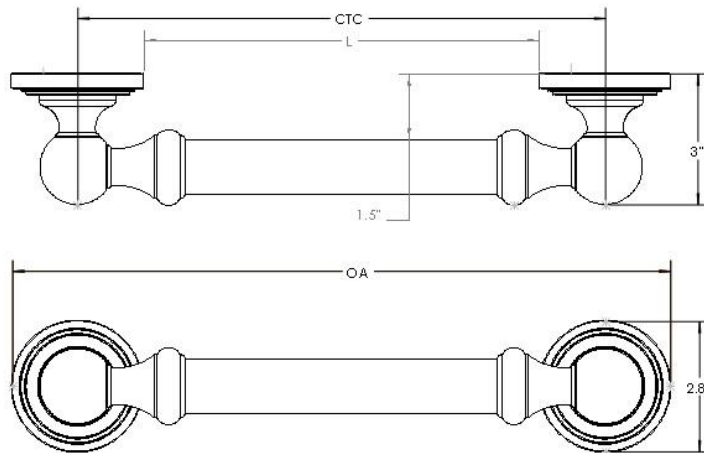

GB41R, GB42R, GB43R, GB44R, GB45R
 Grab Bars

Model No.	Dimension of CTC	Dimension of OA	Dimension of L
GB41R	12"	14 ³ / ₄ "	9 ¹ / ₄ "
GB42R	16"	18 ³ / ₄ "	13 ¹ / ₄ "
GB43R	18"	20 ³ / ₄ "	15 ¹ / ₄ "
GB44R	24"	26 ³ / ₄ "	21 ¹ / ₄ "
GB45R	32"	34 ³ / ₄ "	29 ¹ / ₄ "

GB46R, GB47R, GB48R
Grab Bars

Model No.	Dimension of CTC	Dimension of OA	Dimension of L
GB46R	36"	38 ³ / ₄ "	15 ³ / ₈ "
GB47R	42"	44 ³ / ₄ "	18 ³ / ₈ "
GB48R	48"	50 ³ / ₄ "	21 ³ / ₈ "