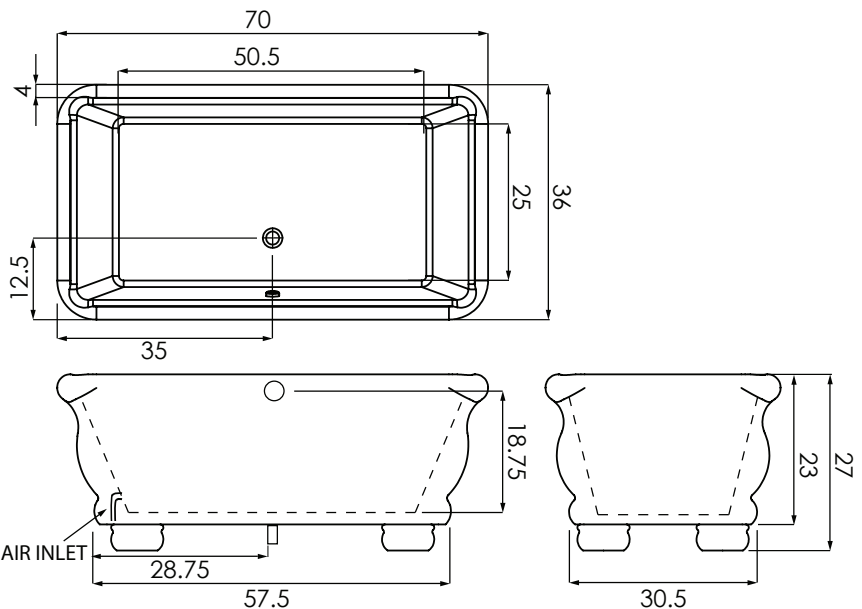

CODES AND COMPLIANCES

Massachusetts code File no: P1-0614-491

HYDRO SYSTEMS
Family Owned And Operated Since 1978

29132 Avenue Paine, Valencia, CA, 91355
661.775.0686 | hydrosystem.com

All specifications and options subject to change without notice please contact a hydro systems representative for more information.