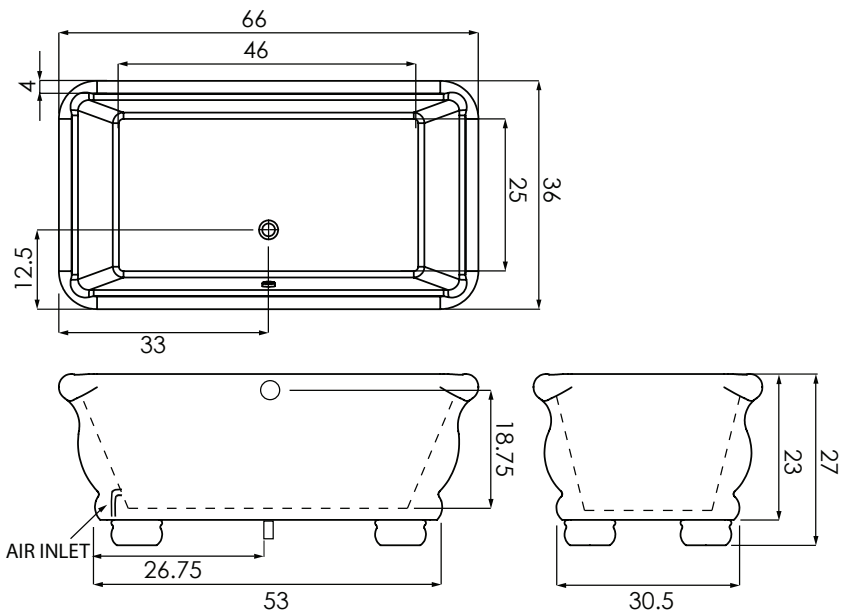

CODES AND COMPLIANCES

Massachusetts code File no: P1-0614-491

HYDRO SYSTEMS
Family Owned And Operated Since 1978

29132 Avenue Paine, Valencia, CA, 91355
661.775.0686 | hydrosystem.com

All specifications and options subject to change without notice please contact a hydro systems representative for more information.