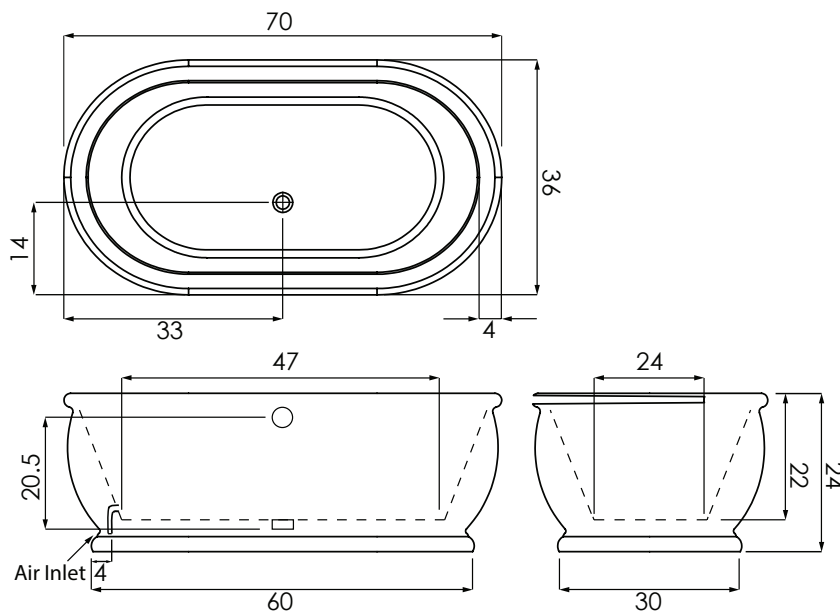

CODES AND COMPLIANCES

Massachusetts code File no: P1-0614-491

HYDRO SYSTEMS
Family Owned And Operated Since 1978

29132 Avenue Paine, Valencia, CA, 91355
661.775.0686 | hydrosystem.com

All specifications and options subject to change without notice please contact a hydro systems representative for more information.