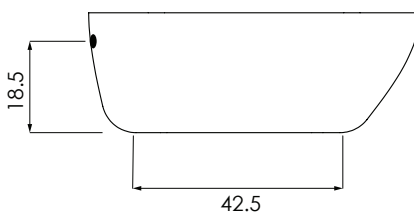

CODES AND COMPLIANCES

Massachusetts code File no: P1-0614-491

HYDRO SYSTEMS
Family Owned And Operated Since 1978

29132 Avenue Paine, Valencia, CA, 91355
661.775.0686 | hydrosystem.com