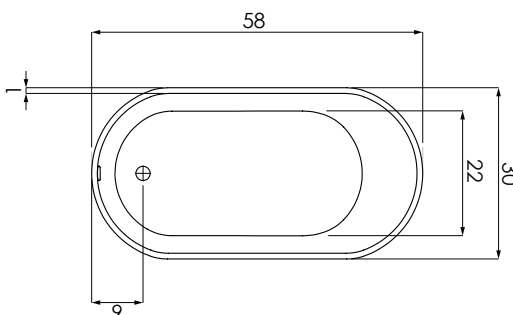

CODES AND COMPLIANCES

Massachusetts code File no: P1-0614-491

HYDRO SYSTEMS
Family Owned And Operated Since 1978

29132 Avenue Paine, Valencia, CA, 91355
661.775.0686 | hydrosystem.com