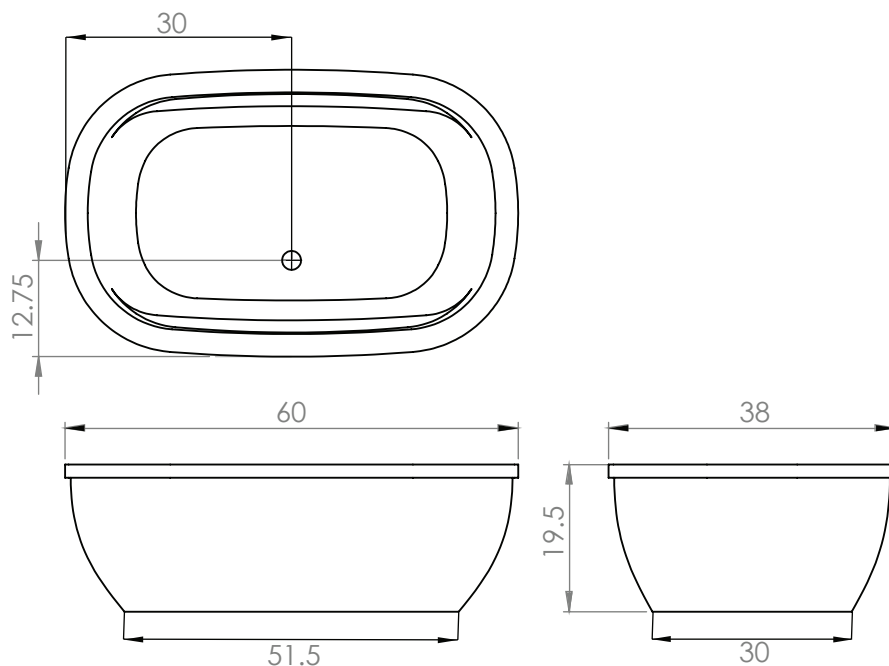

CASEY 6038

H|S

DESIGNER COLLECTION

As SHOWN:

Tub only

ALSO AVAILABLE:

- Soaking tub only
- Thermal Air

SIZE:

60.38.19½

WATER CAPACITY:

50 Gallons

WEIGHT:

100 -125 Pounds

MODEL 7248 DIMENSIONS:

- (L)ength- 60"
- (W)idth- 38"
- (H)eight Finish- 19½"

ACRYLIC TUB

- Acrylic models finished in 1/8" thick layer of deep lustrous acrylic
- Extra thick reinforced fiberglass
- Pre-wired pump on pump platform (standard pump location only)
- Integral E-Z level platform facilitates installation
- Non-skid bottom