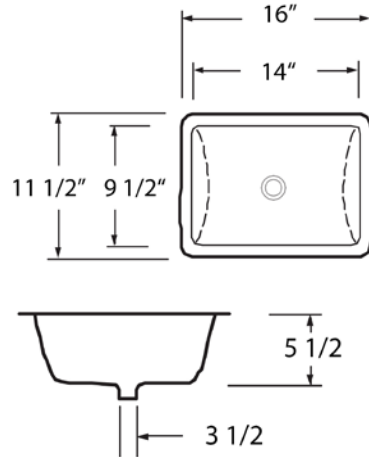

SPECIFICATIONS

B0914P
Sculptured Metals

Patterns Available:

Plain

Dimensions:

Outside: 11 1/2" x 16"

Inside: 9 1/2" x 14"

Inside Depth: 5 1/2"

Finishes:

- Antique Brass
- Antique Nickel
- Nickel Silver
- Polished Brass
- Satin Brass
- Satin Nickel

Material:

Brass

IMPORTANT: These basins are hand crafted. We recommend you wait for basin before making your counter top cut-out. All dimensions are approximate.

PRODUCT SHEET

OPTIONS

	Yes	No
Self-Rimming	STANDARD	
Under Counter	X	
Special Rim		X
Euro-edge	X	
1 1/4 Drain	STANDARD	
1 1/2 w/ Over Flow Drain	X	
2 1/2 Jr. Basket Strainer	X	
Specify Faucet Drilling		X