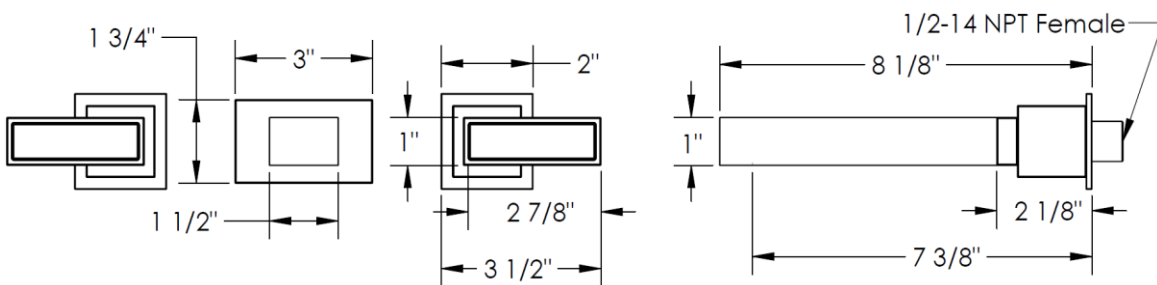

**97-2.2-J5**

**Widespread – Wall Mounted Lavatory**

Meets the applicable requirements of ASME A112.18.1-2005/CSA B125.1-05, entitled "Plumbing Supply Fittings"

**WATERMARK DESIGNS 4/29/2015**

350 Dewitt Ave Brooklyn NY 11207 USA T 718 257 2800 F 718 257 2144 info@watermark-designs.com