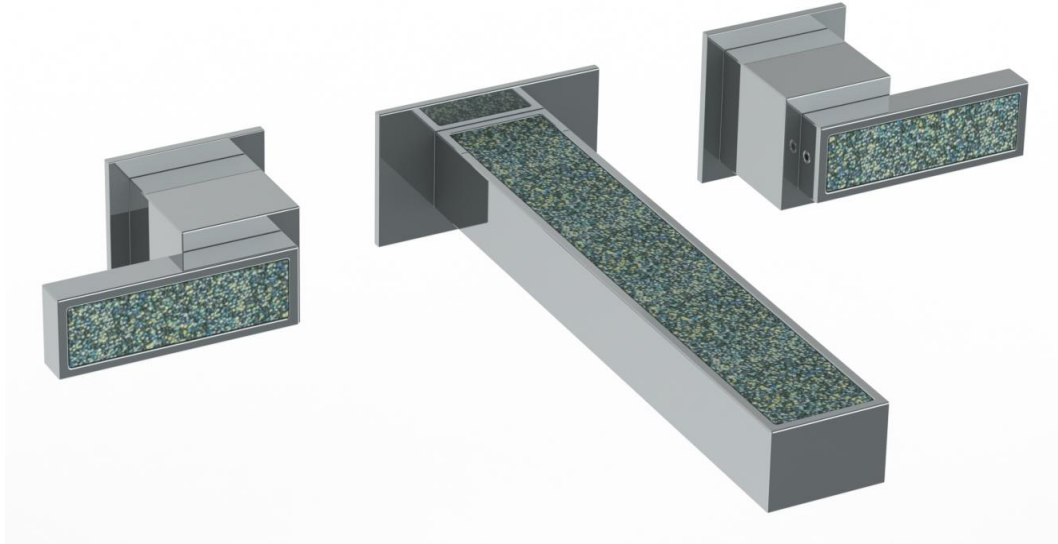

**97-2.2-J5**

**Widespread – Wall Mounted Lavatory**

Meets the applicable requirements of ASME A112.18.1-2005/CSA B125.1-05, entitled "Plumbing Supply Fittings"

**WATERMARK DESIGNS 4/29/2015**

350 Dewitt Ave Brooklyn NY 11207 USA T 718 257 2800 F 718 257 2144 info@watermark-designs.com