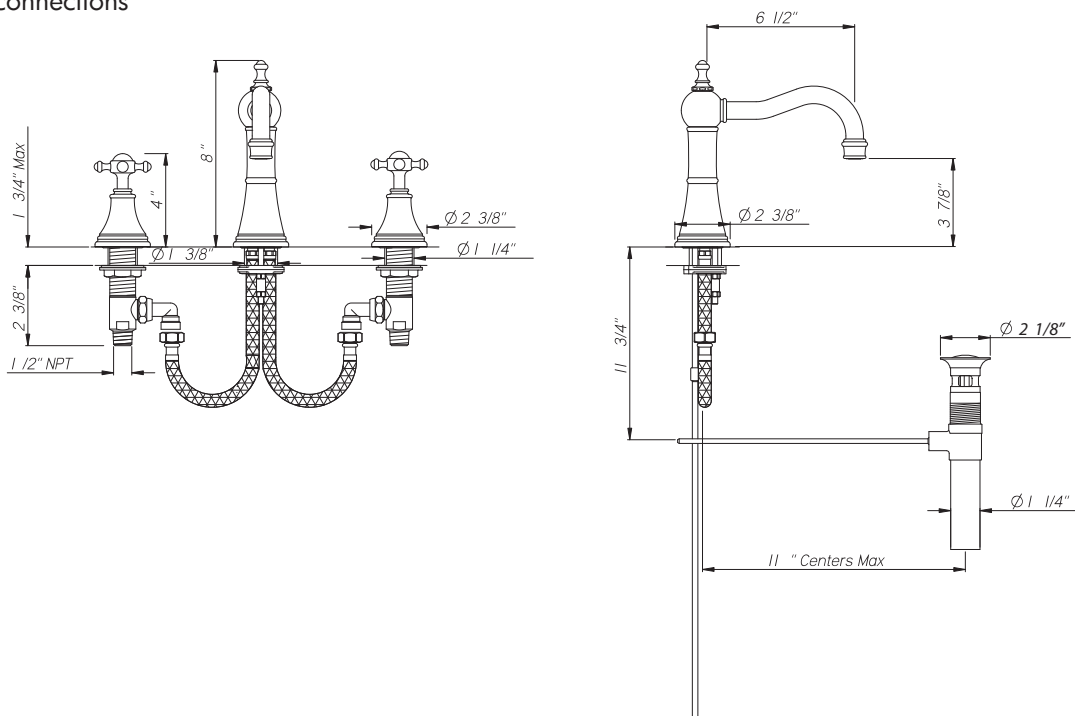

Georgian Era 3-Hole Column Spout Basin Set with Cross Handles

ROHL Perrin & Rowe Bath

U.3724X*

FEATURES

- Swivel spout
- Spout, valve housing and pop-up made from solid brass
- 2 x 1 1/8" hole cutouts, 1 x 1 3/8" hole cutout
- 1/4-turn ceramic disc valves
- Unique handle fixing clip, engineered to increase the life of the valve
- 1/2" NPT connections
- 1.2 GPM

COLORS/FINISHES

- Polished Chrome
- Polished Nickel
- Satin Nickel
- English Bronze
- Inca Brass

WARRANTY

- Limited Lifetime

* For CA/VT, place a "-2" at end of model number for code compliant product. (Example A3608LMAPC-2)

U.3724X Spare Parts

* Where indicated specify color