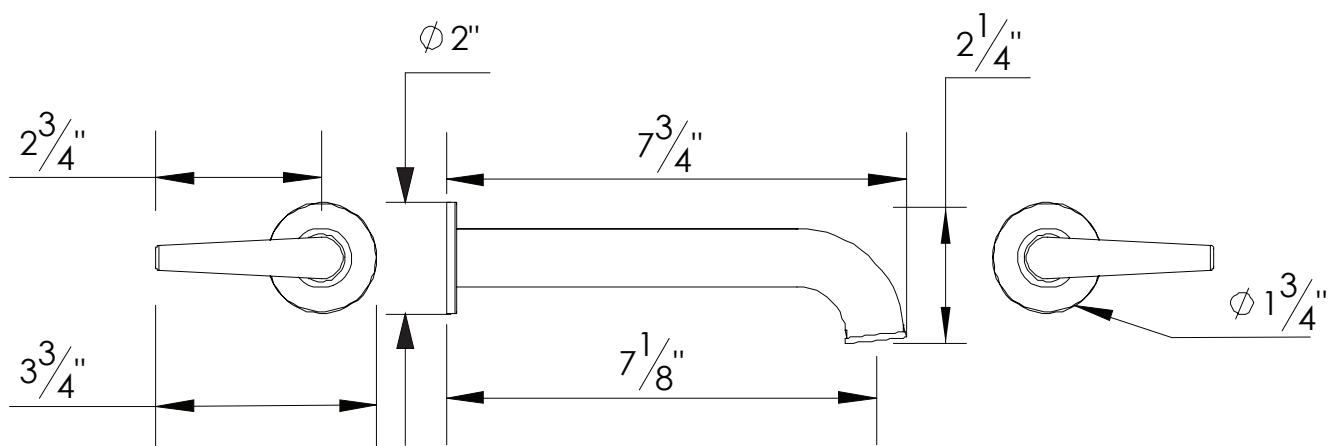

PRODUCT SPECIFICATION SHEET

ITEM # 4529HN-TM Wall mount widespread lavatory set

- "HN" style handles
- Solid brass
- 1.2 GPM (CALGreen Compliant)
- VALVES NOT INCLUDED
- USE SA-CORNER-SET
- DRAIN ASSEMBLY NOT INCLUDED
- Pre-assembled handles
- 22 finishes available

The measurements shown are for reference only. Products and specifications shown are subject to change without notice.