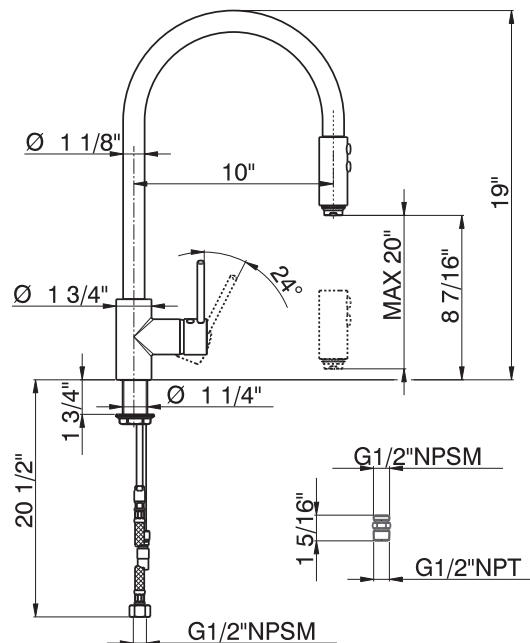

Modern Architectural Side Lever Pulldown High Spout Kitchen Faucet

ROHL Modern Kitchen

LS57L*

FEATURES

- Dual spray modes
- Metal lever only
- Brass construction
- 1 3/4" max. installation depth on deck
- Ceramic disc control cartridge
- Complements Modern Architectural
- 10" reach C-spout, dual function pulldown spray
- 20" maximum hose extension

FINISHES

- Polished Chrome
- Polished Nickel
- Satin Nickel

WARRANTY

- Limited Lifetime

* For CA/VT, place a "-2" at end of model number for code compliant product. (Example A3608LMAPC-2)

Consult your local ROHL showroom for additional information and specifications. For complete warranty details and a list of showrooms, go to www.rohlhome.com.

LS57L SPARE PARTS

POS.	DESCRIPTION	CODE
1	Swinging spout	ZZ 94372 0
2	Flex M.15x1	ZZ 94683 0
3	Handspray	ZZ 94419 0
4	Lever "LS"	ZZ 94363 0
4-1	Cap for lever	ZZ 93347 0
4-2	Screw-stainless steel M.6x6	ZZ 92645 0
5	Escutcheon cartridge	ZZ 93351 0
6	Nut for mixing valve	ZZ 93353 0
7	Mixing valve	ZZ 93196 0
8	Installation set single lever	ZZ 92886 0
9	Installation set single lever	ZZ 92886 0
10	Flex M.11x1	ZZ 94368 0