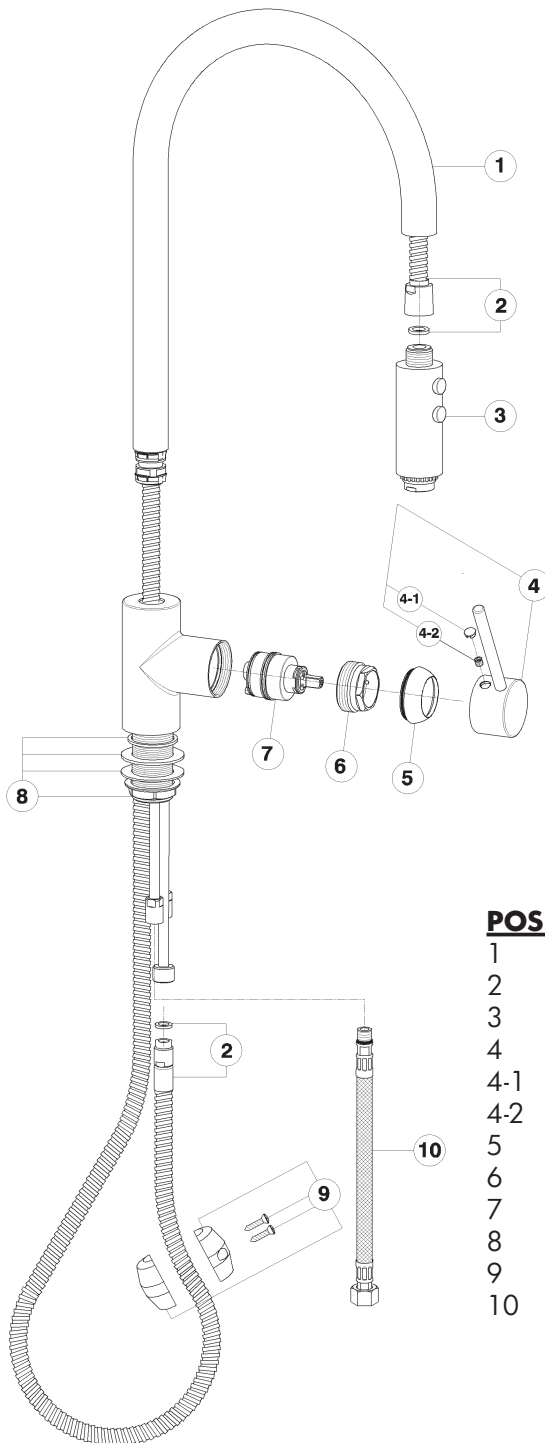

Modern Architectural Side Lever Pulldown High Spout Kitchen Faucet

ROHL Modern Kitchen

LS57L*

FEATURES

- Dual spray modes
- Metal lever only
- Brass construction
- 1 3/4" max. installation depth on deck
- Ceramic disc control cartridge
- Complements Modern Architectural
- 10" reach C-spout, dual function pulldown spray
- 20" maximum hose extension

FINISHES

- Polished Chrome
- Polished Nickel
- Satin Nickel

WARRANTY

- Limited Lifetime

* For CA/VT, place a "-2" at end of model number for code compliant product. (Example A3608LMAPC-2)

Consult your local ROHL showroom for additional information and specifications. For complete warranty details and a list of showrooms, go to www.rohlhome.com.

LS57L SPARE PARTS

POS.	DESCRIPTION	CODE
1	Swinging spout	ZZ 94372 0
2	Flex M.15x1	ZZ 94683 0
3	Handspray	ZZ 94419 0
4	Lever "LS"	ZZ 94363 0
4-1	Cap for lever	ZZ 93347 0
4-2	Screw-stainless steel M.6x6	ZZ 92645 0
5	Escutcheon cartridge	ZZ 93351 0
6	Nut for mixing valve	ZZ 93353 0
7	Mixing valve	ZZ 93196 0
8	Installation set single lever	ZZ 92886 0
9	Installation set single lever	ZZ 92886 0
10	Flex M.11x1	ZZ 94368 0