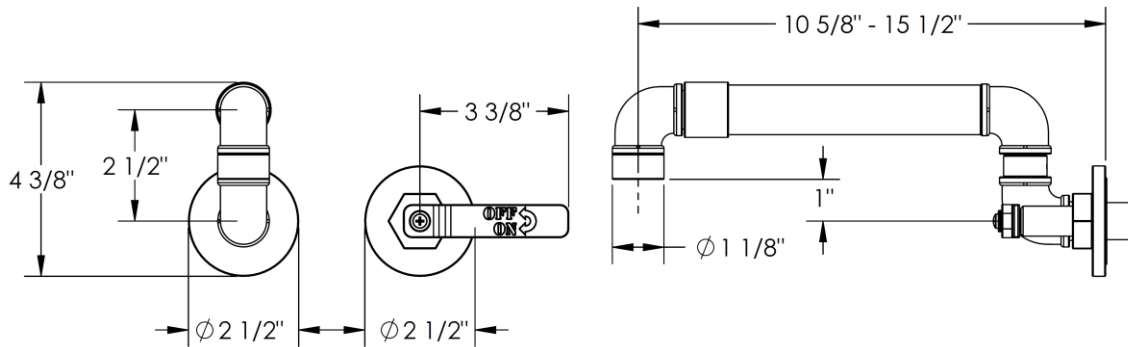

**38-7.8.1-EV4**

**Telescopic Concealed Wall Mount Faucet**

Meets the applicable requirements of ASME A112.18.1-2005/CSA B125.1-05, entitled "Plumbing Supply Fittings"

**WATERMARK DESIGNS 5/19/2015**

350 Dewitt Ave Brooklyn NY 11207 USA T 718 257 2800 F 718 257 2144 info@watermark-designs.com