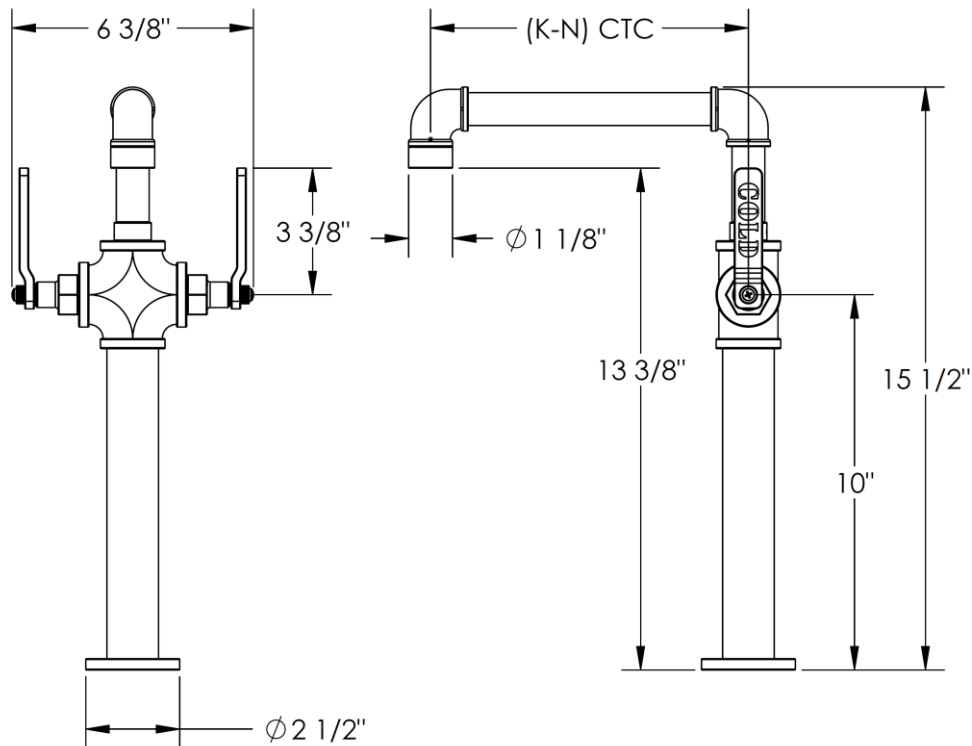

38-7.2EX10-_-EV4

Extended 2 Handle Monoblock Kitchen
Specify (K-N)

- K=5.5"
- L=6.5"
- M=7.5"
- N=8.5"

Meets the applicable requirements of ASME A112.18.1-2005/CSA B125.1-05, entitled "Plumbing Supply Fittings"