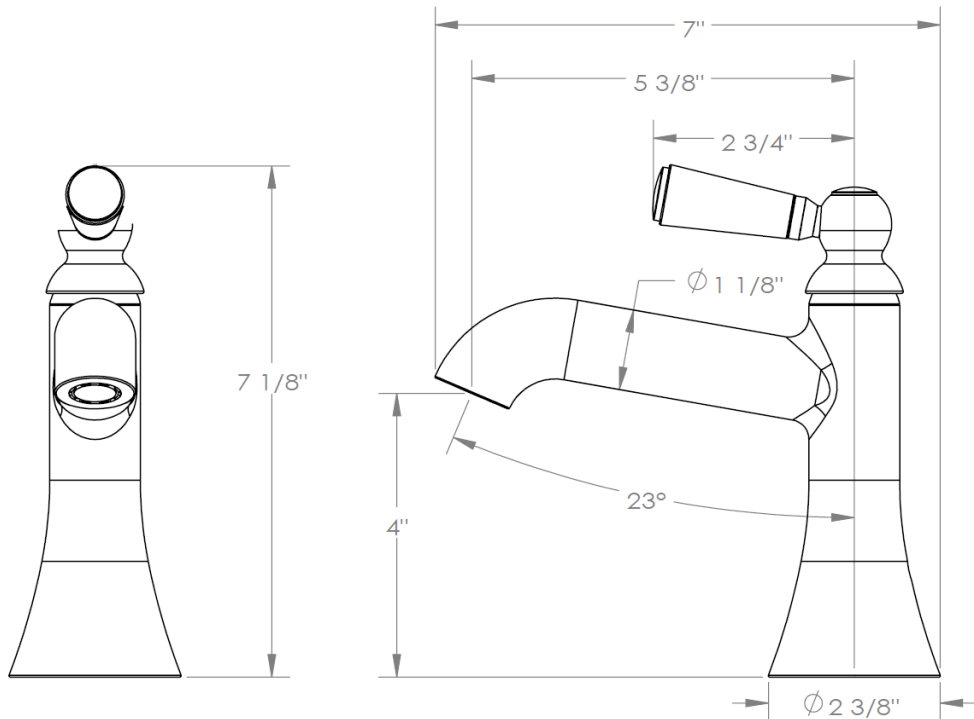

34-1.15-H4
Single Hole Faucet

Meets the applicable requirements of ASME A112.18.1-2005/CSA B125.1-05, entitled "Plumbing Supply Fittings"

WATERMARK DESIGNS 12/8/2014

350 Dewitt Ave Brooklyn NY 11207 USA T 718 257 2800 F 718 257 2144 info@watermark-designs.com