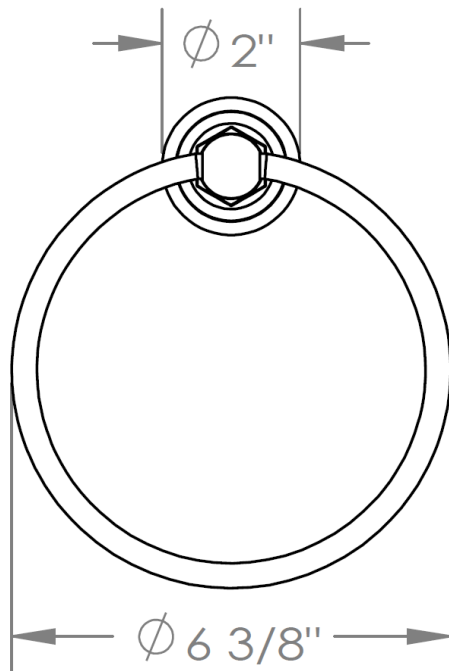

322-0.3
Towel Ring

WATERMARK DESIGNS 3/13/2015