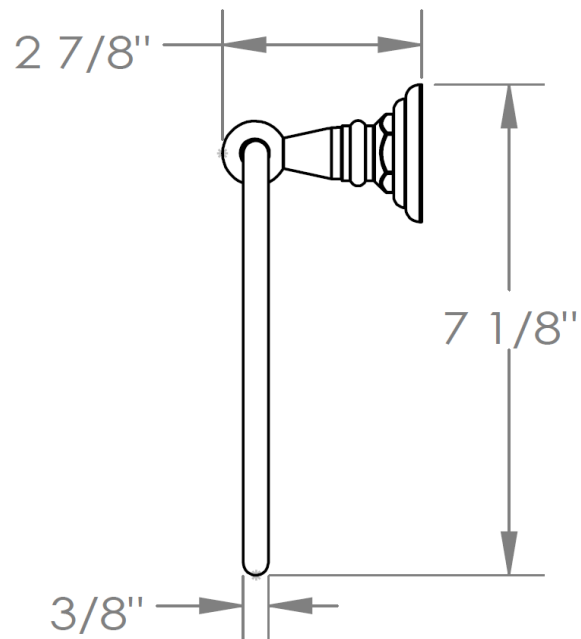

322-0.3
Towel Ring

WATERMARK DESIGNS 3/13/2015