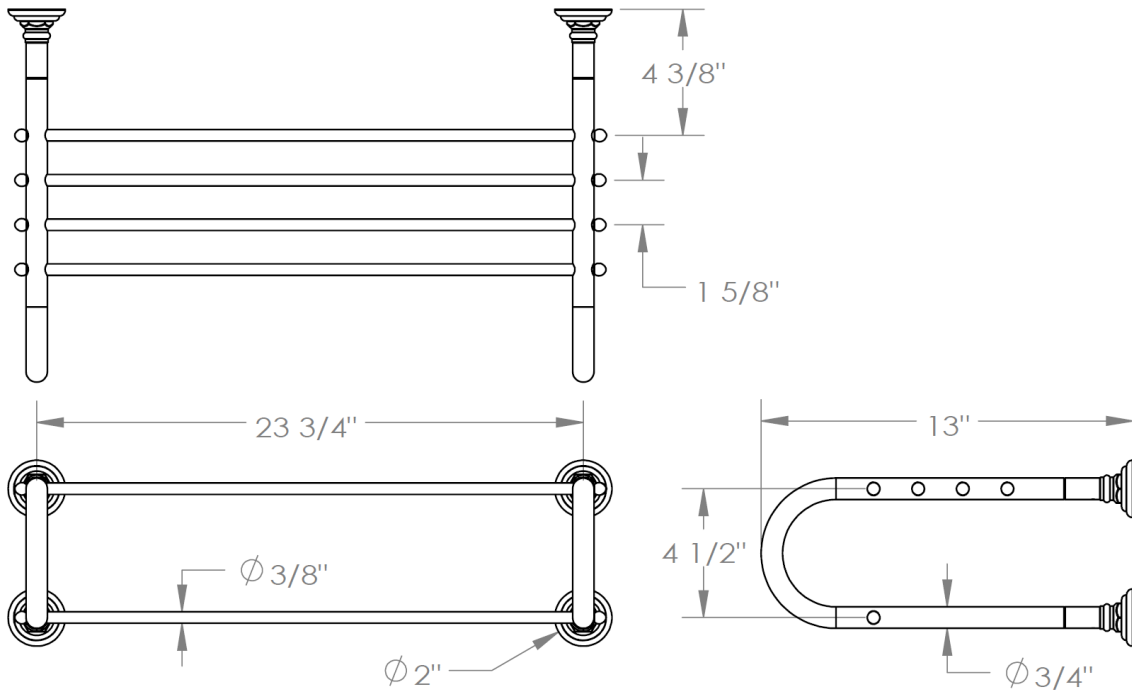

322-0.15
24" Towel Shelf with Bar

WATERMARK DESIGNS 1/21/2015