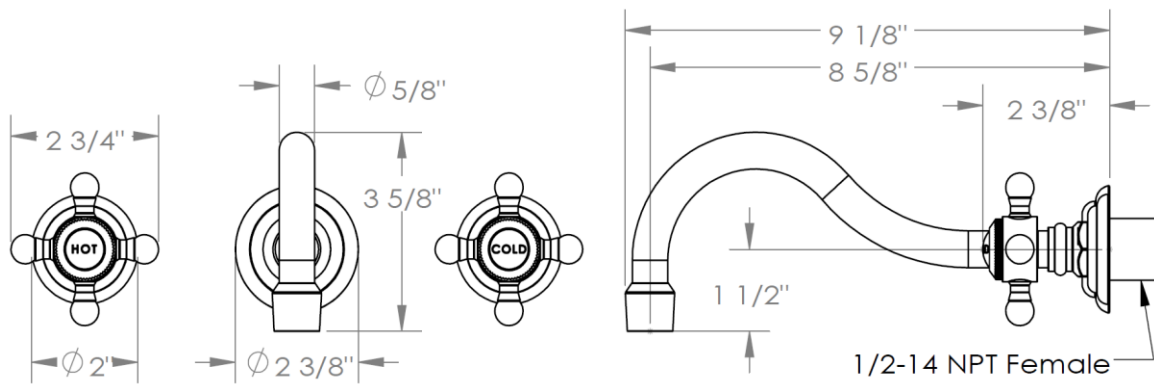

321-2.2-V

Widespread - Wall Mounted

Meets the applicable requirements of ASME A112.18.1-2005/CSA B125.1-05, entitled "Plumbing Supply Fittings"

WATERMARK DESIGNS 12/23/2014

350 Dewitt Ave Brooklyn NY 11207 USA T 718 257 2800 F 718 257 2144 info@watermark-designs.com