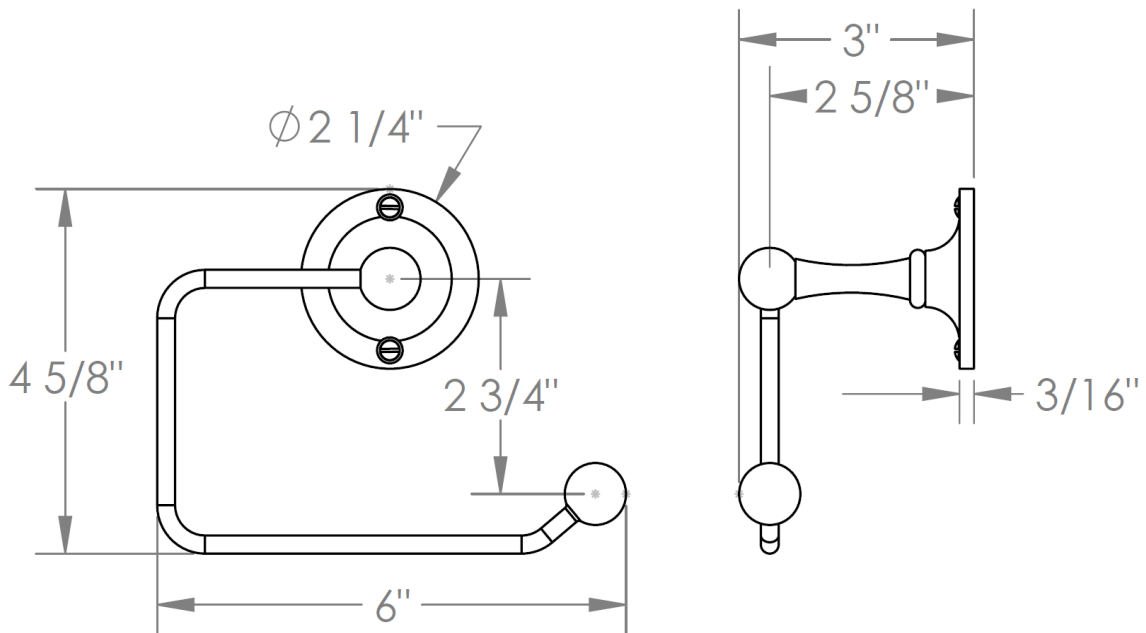

321-0.4
Paper Holder

WATERMARK DESIGNS 1/21/2015