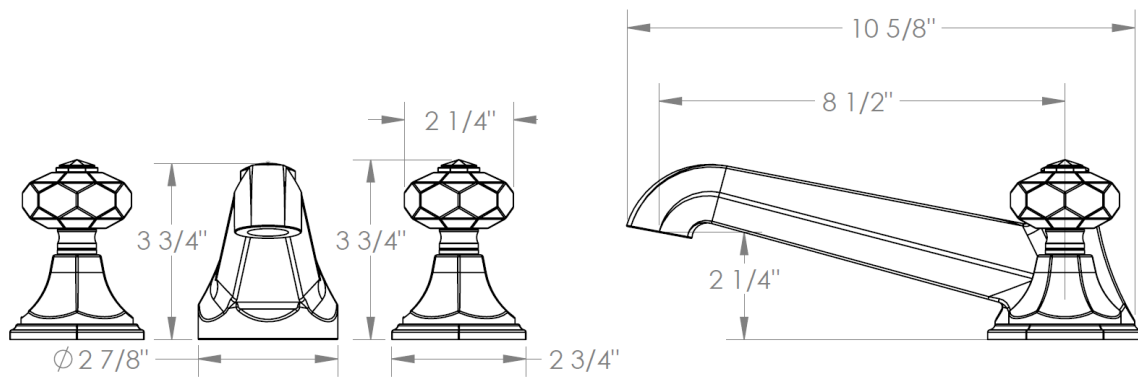

314-8-CRY5
Roman Tub Set

Meets the applicable requirements of ASME A112.18.1-2005/CSA B125.1-05, entitled "Plumbing Supply Fittings"

WATERMARK DESIGNS 4/10/2015

350 Dewitt Ave Brooklyn NY 11207 USA T 718 257 2800 F 718 257 2144 info@watermark-designs.com