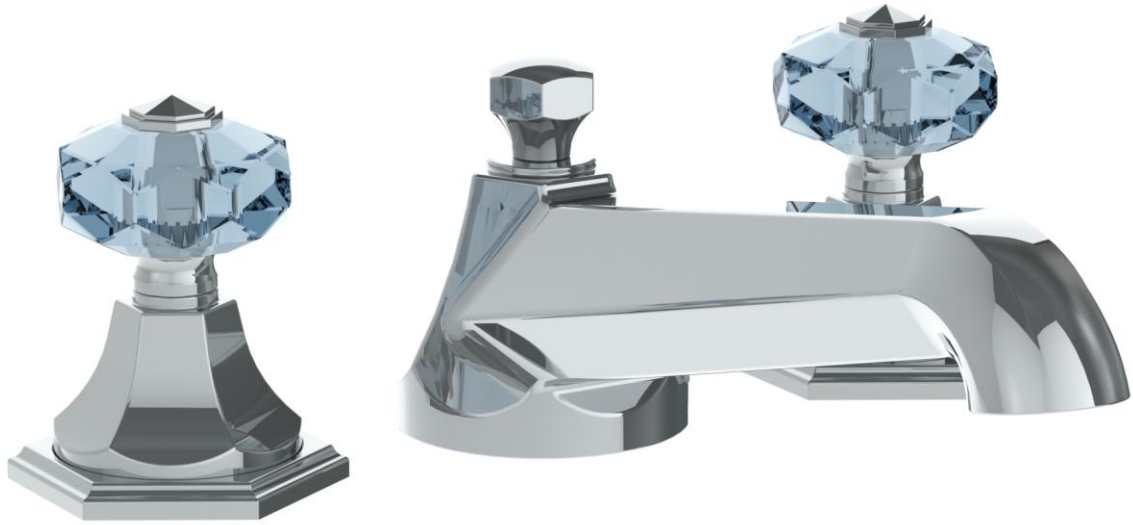

314-8-CRY5
Roman Tub Set

Meets the applicable requirements of ASME A112.18.1-2005/CSA B125.1-05, entitled "Plumbing Supply Fittings"

WATERMARK DESIGNS 4/10/2015

350 Dewitt Ave Brooklyn NY 11207 USA T 718 257 2800 F 718 257 2144 info@watermark-designs.com