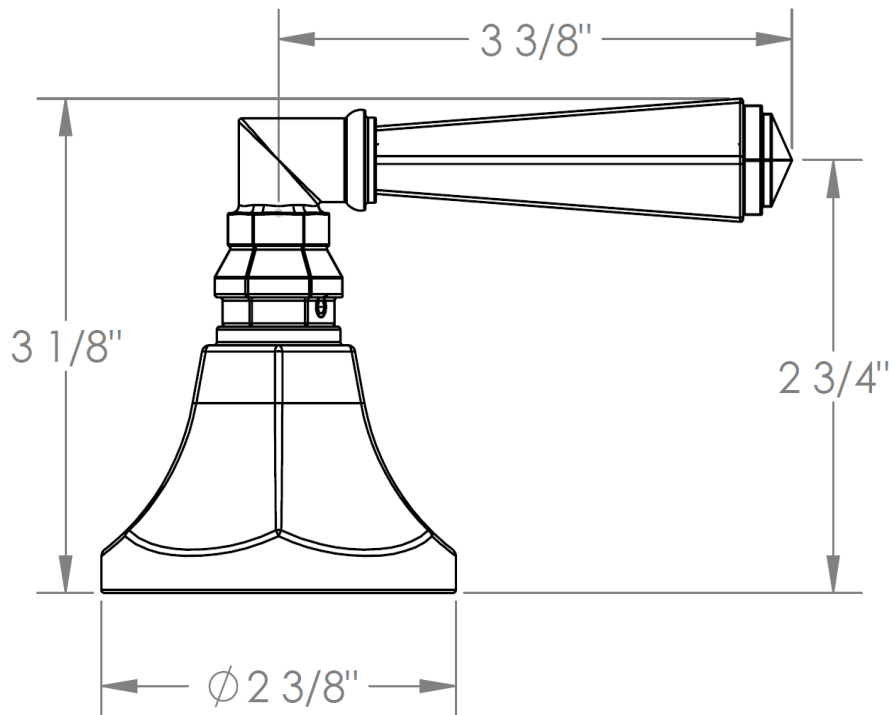

312-WTR-Y
Wall Valve Trim Kit

WATERMARK DESIGNS 12/19/2014