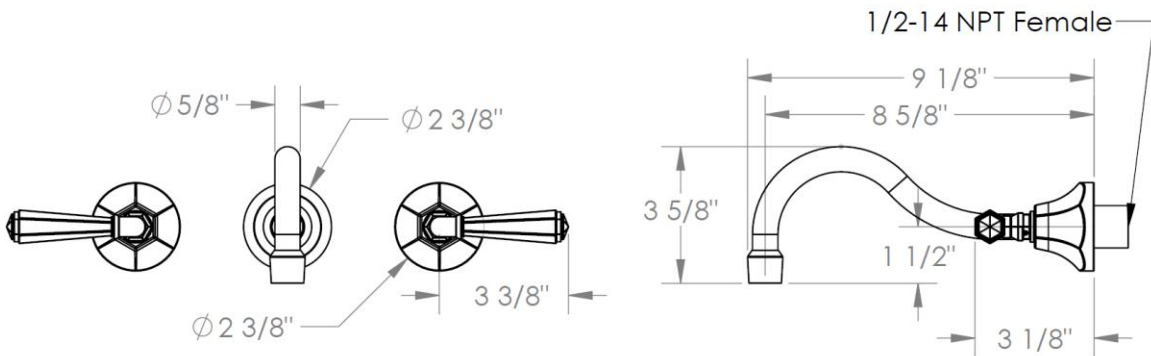

**312-2.2-Y**

Widespread - Wall Mounted

Meets the applicable requirements of ASME A112.18.1-2005/CSA B125.1-05, entitled "Plumbing Supply Fittings"

**WATERMARK DESIGNS 4/6/2015**

350 Dewitt Ave Brooklyn NY 11207 USA T 718 257 2800 F 718 257 2144 info@watermark-designs.com