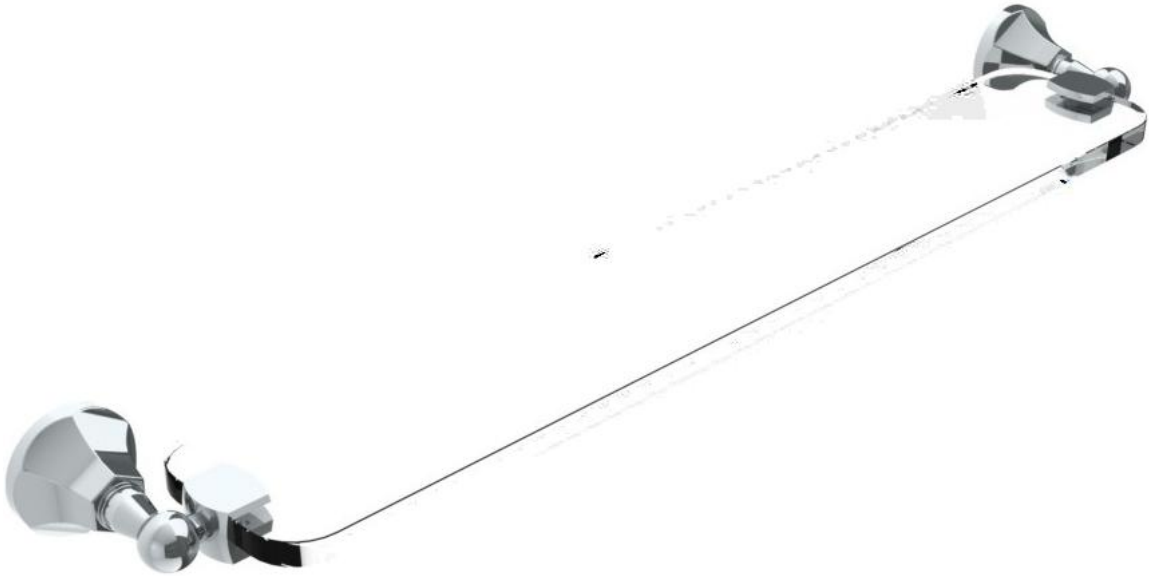

312-0.8
24" Glass Shelf

WATERMARK DESIGNS 1/20/2015