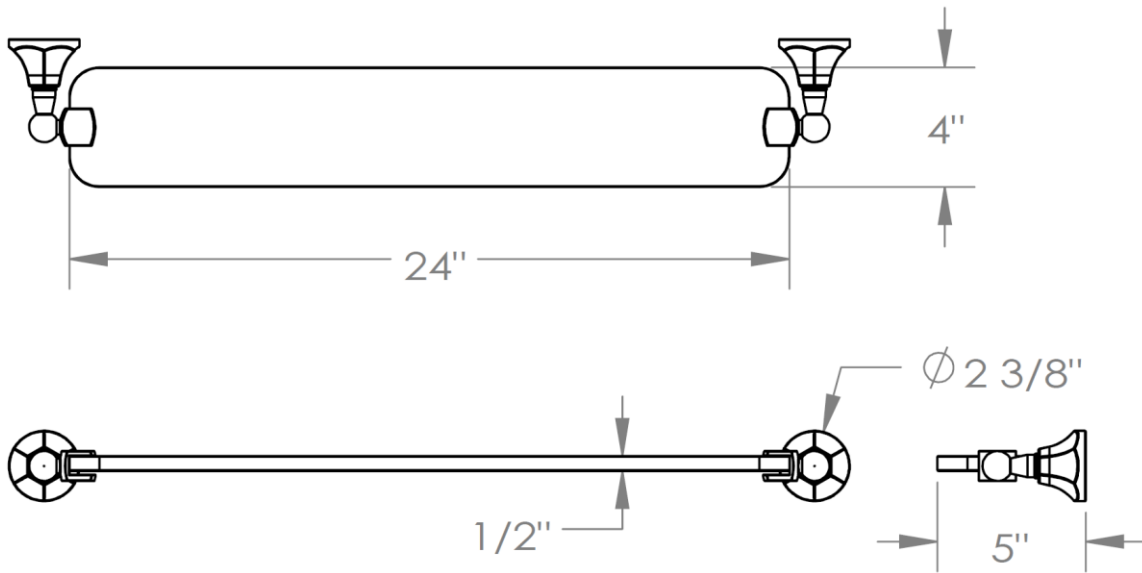

312-0.8
24" Glass Shelf

WATERMARK DESIGNS 1/20/2015