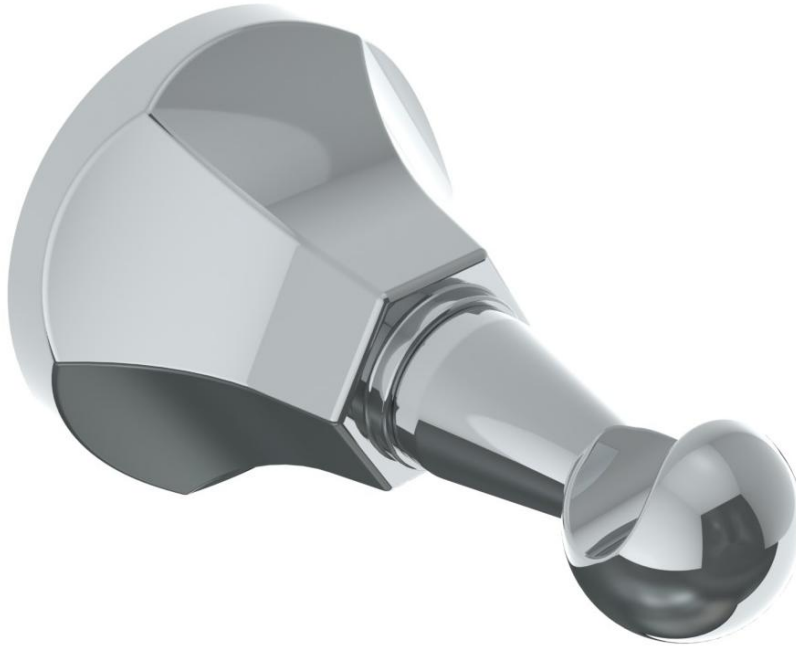

312-0.5
Robe Hook

WATERMARK DESIGNS 1/20/2015