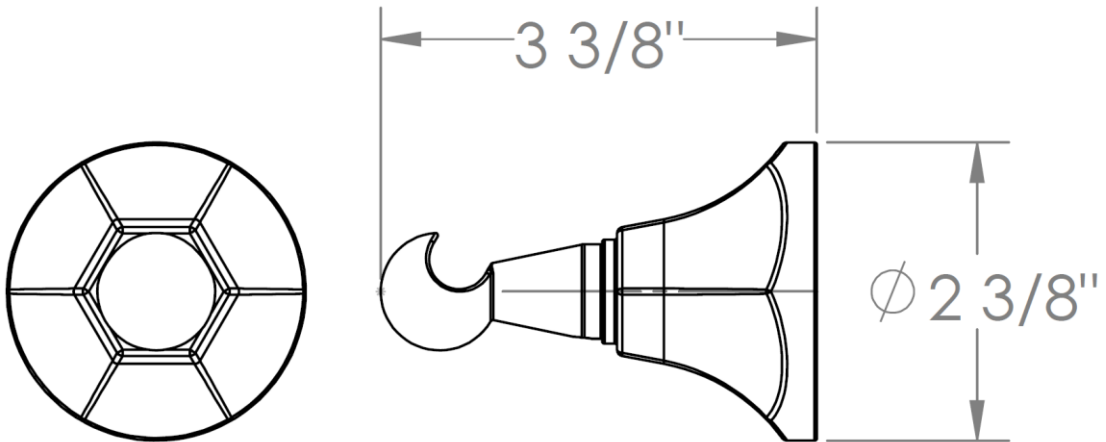

312-0.5
Robe Hook

WATERMARK DESIGNS 1/20/2015